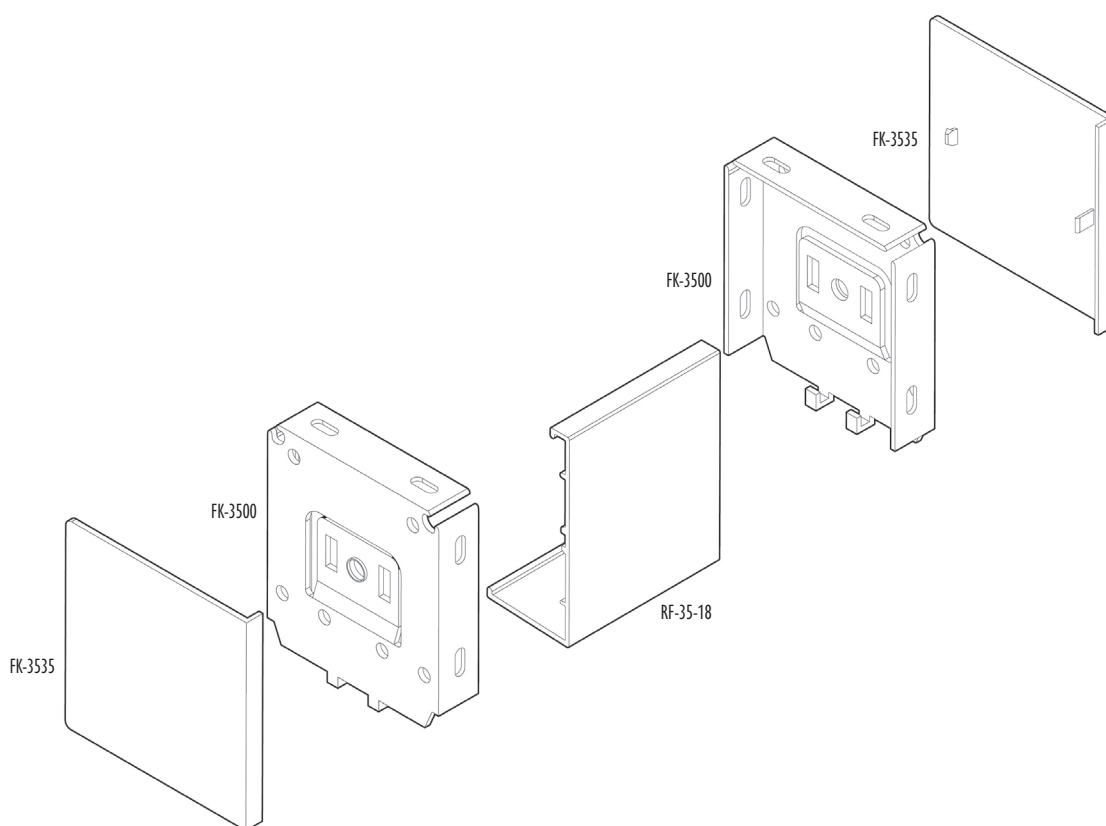

Part No.	Description	Color	Quantity
RF-35-18W	3½" Fascia Length: 18 ft	White	8/bx
FK-3500W	RF-35 Bracket	White	2/bg 200/ctn
FK-3535W	RF-35 Bracket End Cap	White	2/bg 200/ctn
RF-35-18A	3½" Fascia Length: 18 ft	Anodized	8/bx
FK-3500GY	RF-35 Bracket	Grey	2/bg 200/ctn
FK-3535GY	RF-35 Bracket End Cap	Grey	2/bg 200/ctn
RF-35-18BG	3½" Fascia Length: 18 ft	Beige	8/bx
FK-3500BG	RF-35 Bracket	Beige	2/bg 200/ctn
FK-3535BG	RF-35 Bracket End Cap	Beige	2/bg 200/ctn
RF-35-18BK	3½" Fascia Length: 18 ft	Black	8/bx
FK-3500BK	RF-35 Bracket	Black	2/bg 200/ctn
FK-3535BK	RF-35 Bracket End Cap	Black	2/bg 200/ctn
RF-35-18BZ	3½" Fascia Length: 18 ft	Bronze	8/bx
FK-3500BZ	RF-35 Bracket	Bronze	2/bg 200/ctn
FK-3535BZ	RF-35 Bracket End Cap	Bronze	2/bg 200/ctn