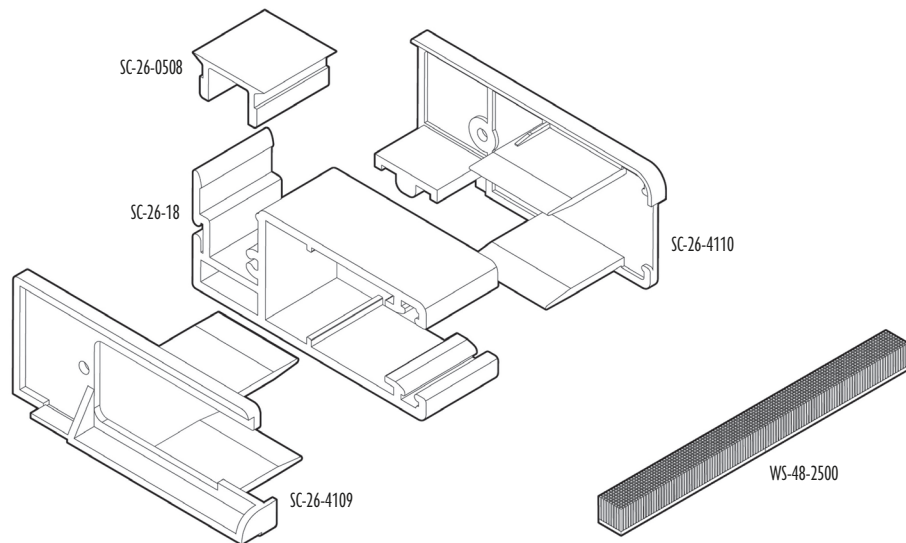

Part No.	Description	Color	Quantity
SC-26-18W	Slotted Side Channel Length: 18 ft	White	8/bx
SC-26-4109W	SC-26 End Cap (Right)	White	20/bg 400/ctn
SC-26-4110W	SC-26 End Cap (Left)	White	20/bg 400/ctn
SC-26-9108W	SC-26 End Cap Channel Cover Length: 9 ft	White	16/bg 64/bx
WS-48-2500	Weather-Proof Stripping (4.8mm) for SC-26 Length: 250 yd/rl	Light Grey	4 rl/ctn
SC-26-18A	Slotted Side Channel Length: 18 ft	Anodized	8/bx
SC-26-4109GY	SC-26 End Cap (Right)	Grey	20/bg 400/ctn
SC-26-4110GY	SC-26 End Cap (Left)	Grey	20/bg 400/ctn
SC-26-9108GY	SC-26 End Cap Channel Cover Length: 9 ft	Grey	16/bg 64/bx
WS-48-2500	Weather-Proof Stripping (4.8mm) for SC-26 Length: 250 yd/rl	Light Grey	4 rl/ctn
SC-26-18BK	Slotted Side Channel Length: 18 ft	Black	8/bx
SC-26-4109BK	SC-26 End Cap (Right)	Black	20/bg 400/ctn
SC-26-4110BK	SC-26 End Cap (Left)	Black	20/bg 400/ctn
SC-26-9108BK	SC-26 End Cap Channel Cover Length: 9 ft	Black	16/bg 64/bx
WS-48-2500	Weather-Proof Stripping (4.8mm) for SC-26 Length: 250 yd/rl	Light Grey	4 rl/ctn
SC-26-18BZ	Slotted Side Channel Length: 18 ft	Bronze	8/bx
SC-26-4109BZ	SC-26 End Cap (Right)	Bronze	20/bg 400/ctn
SC-26-4110BZ	SC-26 End Cap (Left)	Bronze	20/bg 400/ctn
SC-26-9108BR	SC-26 End Cap Channel Cover Length: 9 ft	Brown	16/bg 64/bx
WS-48-2500	Weather-Proof Stripping (4.8mm) for SC-26 Length: 250 yd/rl	Light Grey	4 rl/ctn