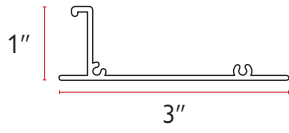

DT-1802

DT-1803

WB-18

RB-55

RT-32

RT-38

RT-15

RT-2T

RT-3T