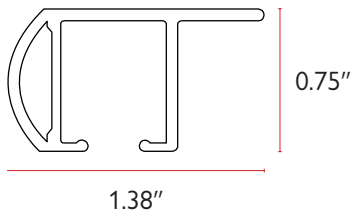

DC

DS

DU

DW

FC-90

FC-98-05

HDT-1600

HR-28

HR-45