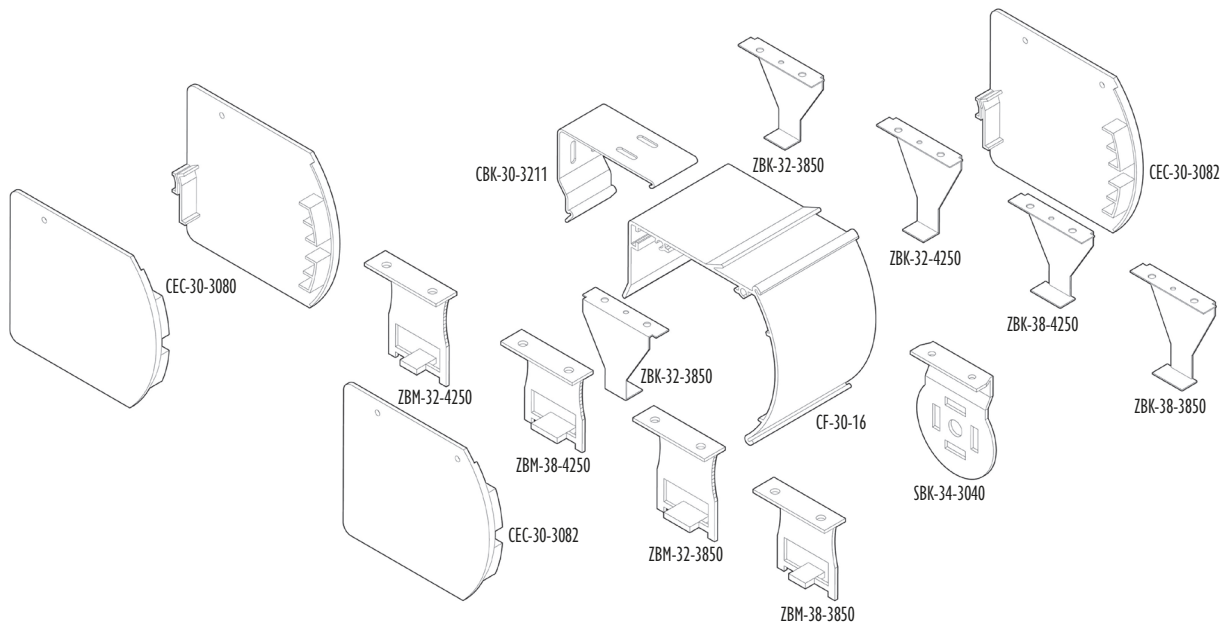

CASSETTES AND FASCIAS

SHADE SUPPLIES

Part No.	Description	Color	Quantity
CF-30-16W	3" Curved Cassette Length: 16 ft	White	8/bx
CEC-30-3080W	CF-30 End Cap 1 screw included	White	50 pr/bx 250 pr/ctn
CEC-30-3082W	CF-30 End Cap 2 screws included	White	50 pr/bx 250 pr/ctn
CBK-30-3211W	Cassette Mounting Bracket for 3" and 4" cassettes	White	50/bx 500/ctn
CF-30-16A	3" Curved Cassette Length: 16 ft	Anodized	8/bx
CEC-30-3080GY	CF-30 End Cap 1 screw included	Grey	50 pr/bx 250 pr/ctn
CEC-30-3082GY	CF-30 End Cap 2 screws included	Grey	50 pr/bx 250 pr/ctn
CBK-30-3211Z	Cassette Mounting Bracket for 3" and 4" cassettes	Zinc	50/bx 500/ctn
CF-30-16BG	3" Curved Cassette Length: 16 ft	Beige	8/bx
CEC-30-3080BG	CF-30 End Cap 1 screw included	Beige	50 pr/bx 250 pr/ctn
CEC-30-3082BG	CF-30 End Cap 2 screws included	Beige	50 pr/bx 250 pr/ctn
CBK-30-3211BG	Cassette Mounting Bracket for 3" and 4" cassettes	Beige	50/bx 500/ctn
CF-30-16BK	3" Curved Cassette Length: 16 ft	Black	8/bx
CEC-30-3080BK	CF-30 End Cap 1 screw included	Black	50 pr/bx 250 pr/ctn
CEC-30-3082BK	CF-30 End Cap 2 screws included	Grey	50 pr/bx 250 pr/ctn
CBK-30-3211BK	Cassette Mounting Bracket for 3" and 4" cassettes	Black	50/bx 500/ctn
CF-30-16BZ	3" Curved Cassette Length: 16 ft	Bronze	8/bx
CEC-30-3080BR	CF-30 End Cap screws included	Brown	50 pr/bx 250 pr/ctn
CEC-30-3082BR	CF-30 End Cap 2 screws included	Brown	50 pr/bx 250 pr/ctn
CBK-30-3211BR	Cassette Mounting Bracket for 3" and 4" cassettes	Brown	50/bx 500/ctn