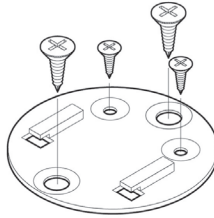

SMA-25-3800