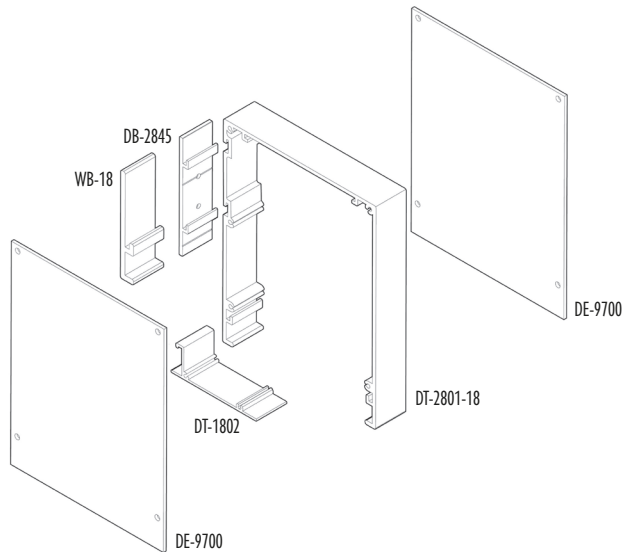

Part No.	Description	Color	Quantity
DT-2801-18W + DT-1802W	7" Head Box and Closure Plate W x H: 7" x 9"	White	2 set/bx
DT-1802W	Closure Plate for DT-1801, DT-2801, DT-6801	White	8/bx
DE-9700W	7" End Cap	White	50/ctn
DB-2845	Wall Mount Bracket for DT-1801, DT-2801, DT-6801		120/ctn
WB-18W	Independent Wall Hanger for Closure Plate for DT-1802	White	20/bx
DT-2801-18A + DT-1802A	7" Head Box and Closure Plate W x H: 7" x 9"	Anodized	2 set/bx
DT-1802A	Closure Plate for DT-1801, DT-2801, DT-6801	Anodized	8/bx
DE-9700A	7" End Cap	Anodized	50/ctn
DB-2845	Wall Mount Bracket for DT-1801, DT-2801, DT-6801		120/ctn
WB-18A	Independent Wall Hanger for Closure Plate for DT-1802	Anodized	20/bx
DT-2801-18BK + DT-1802BK	7" Head Box and Closure Plate W x H: 7" x 9"	Black	2 set/bx

Part No.	Description	Color	Quantity
WB-18W	Independent Wall Hanger for Closure Plate for DT-1802	White	20/bx
WB-18A		Anodized	20/bx

Part No.	Description	Color	Quantity
DT-1803W	Extended Closure Plate for DT-1801, DT-2801, DT-6801	White	12/bx
DT-1803A		Anodized	12/bx