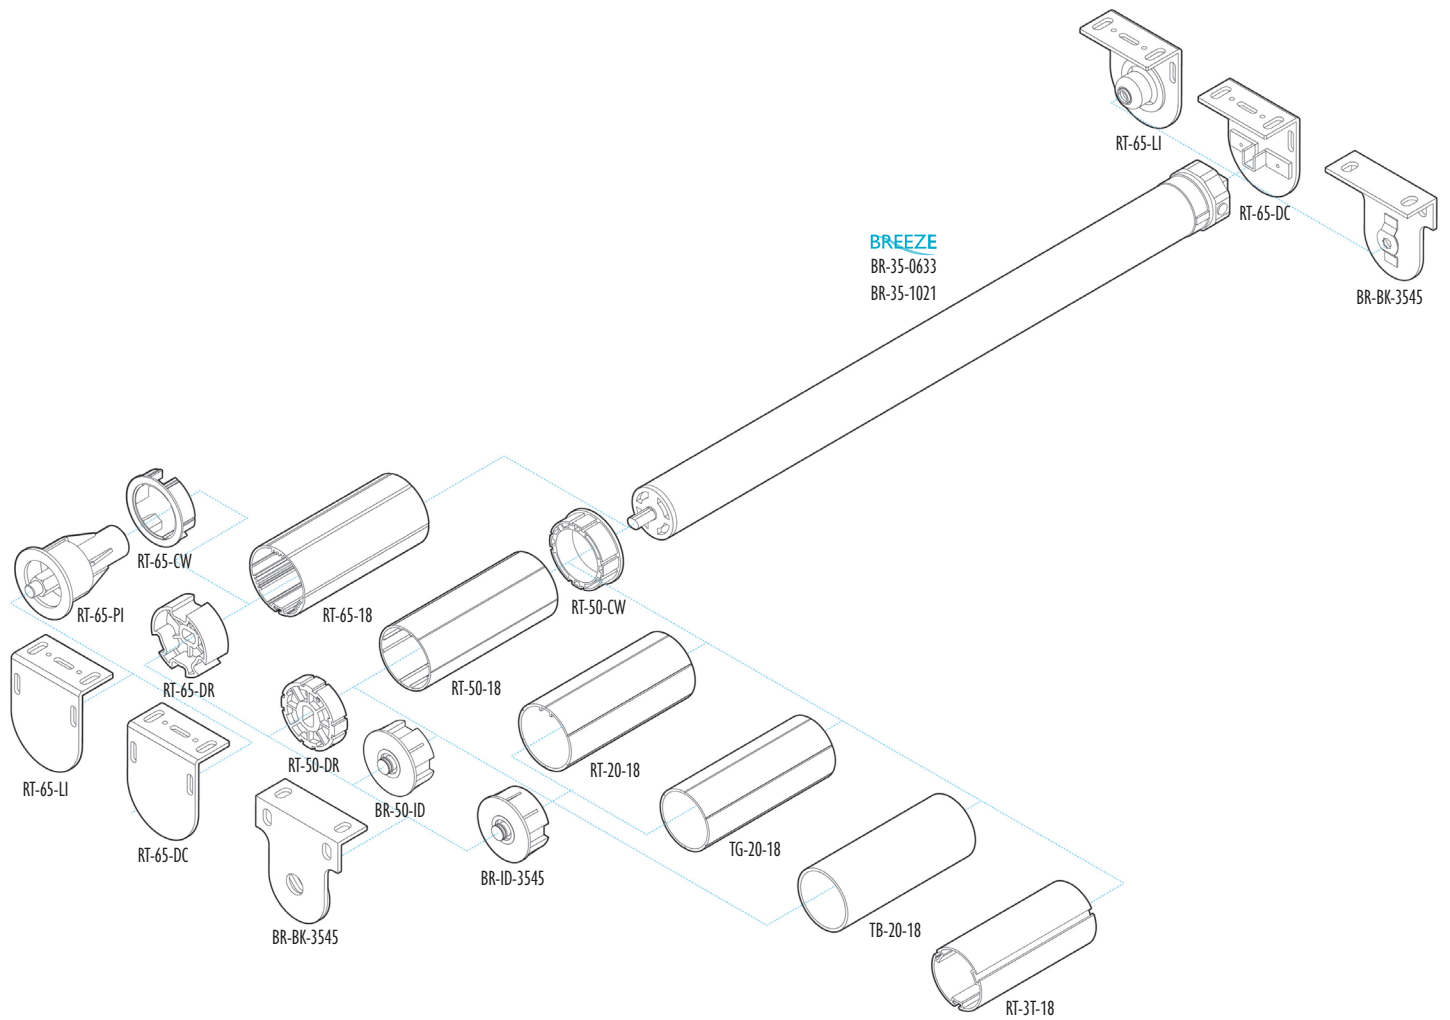

SHADE MOTORIZATION

BR-35 SHADE MOTOR