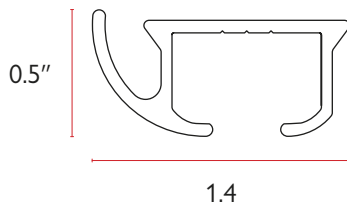

SD-50

DT-3535

DT-1801

DT-6801

DT-2801

DT-3520

PROFILE