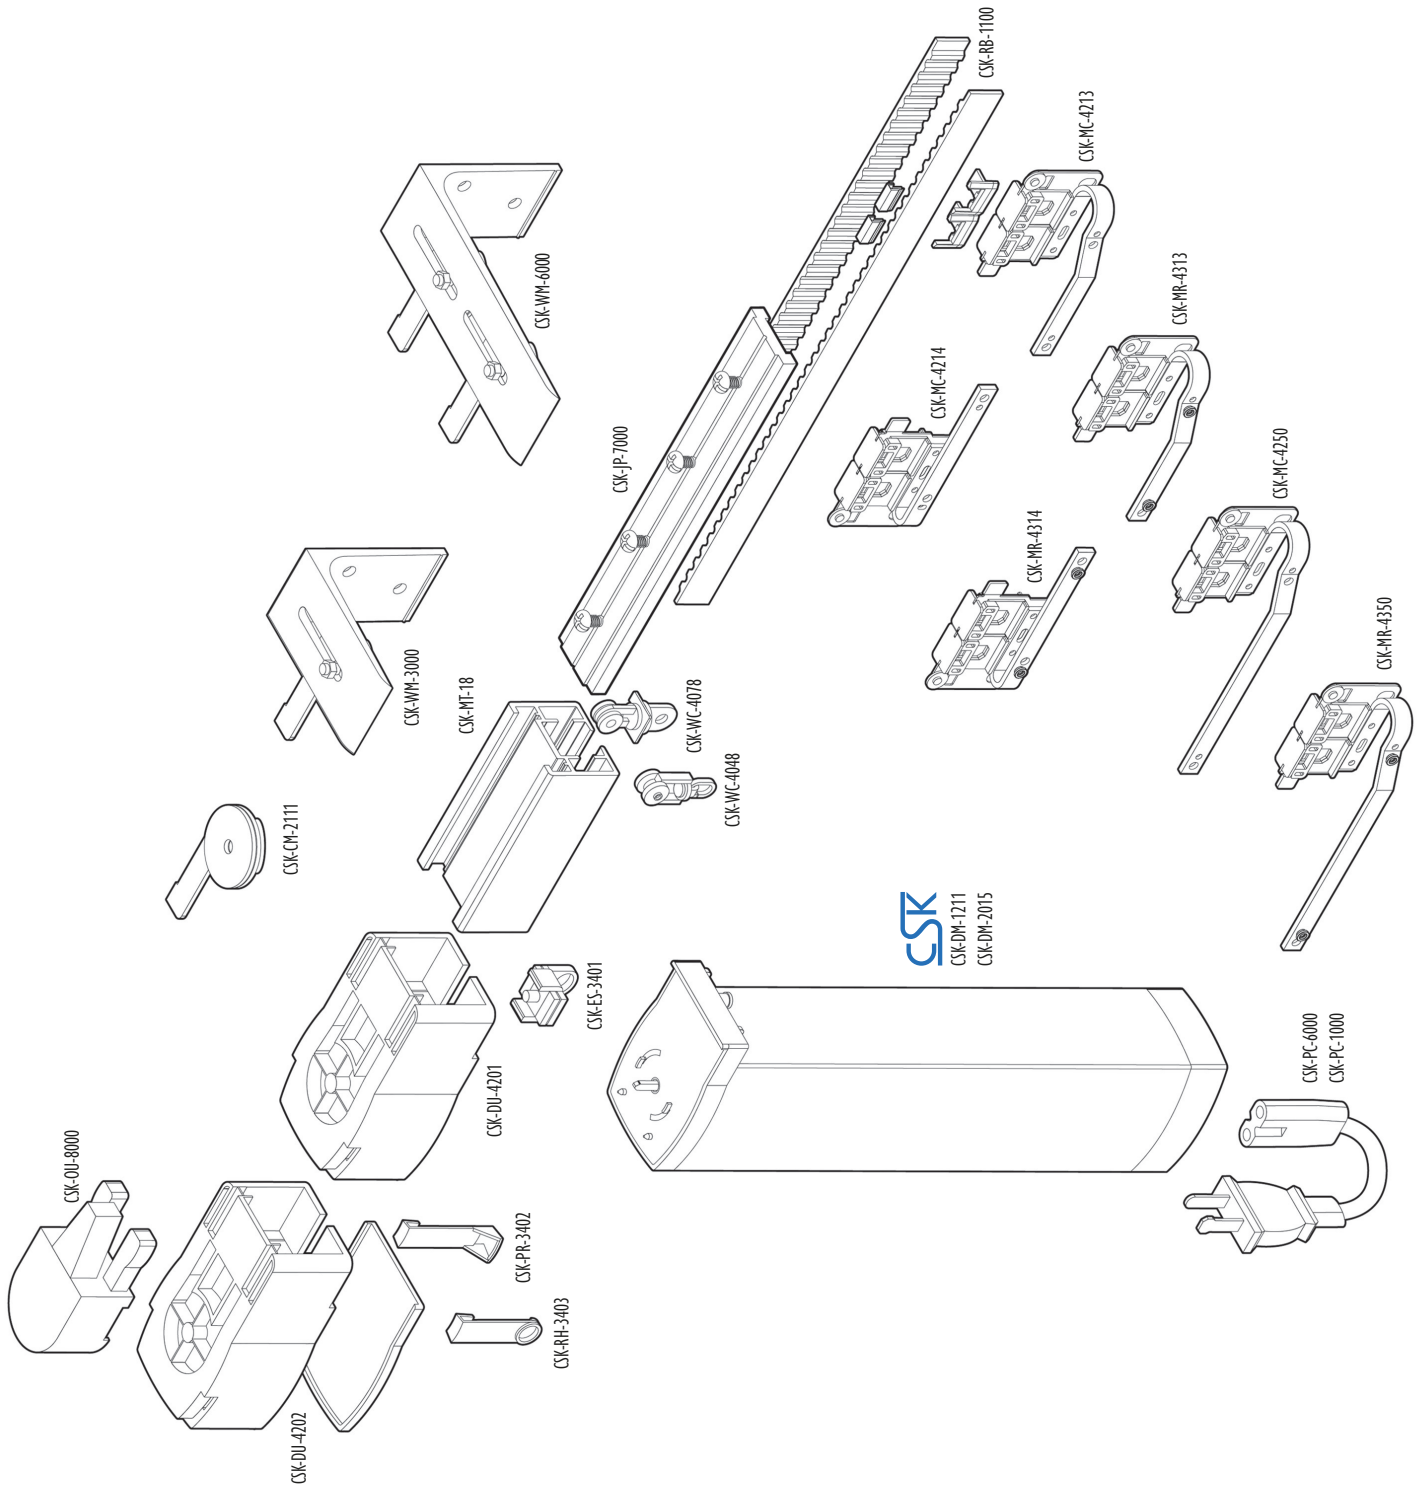

DRAPERY MOTORIZATION

CSK-DRAPERY MOTOR

MOTORIZATION SUPPLIES