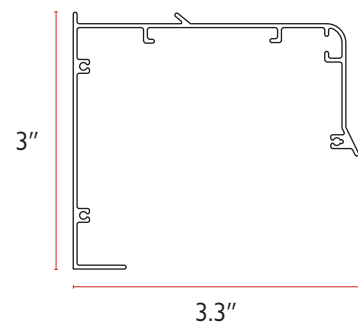

RF-50

CF-30

SF-30

SF-40

PROFILE