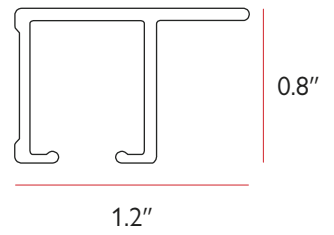

TRACK PROFILE VIEW

*Measurements will have slight deviations

40-50

50-90

80-20

90-46

90-60

AC