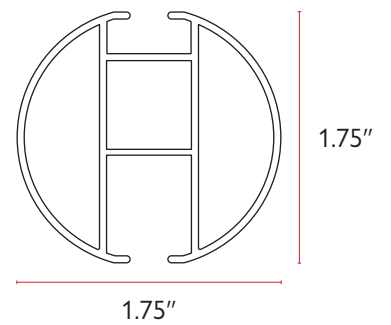

SC-16

HR-45