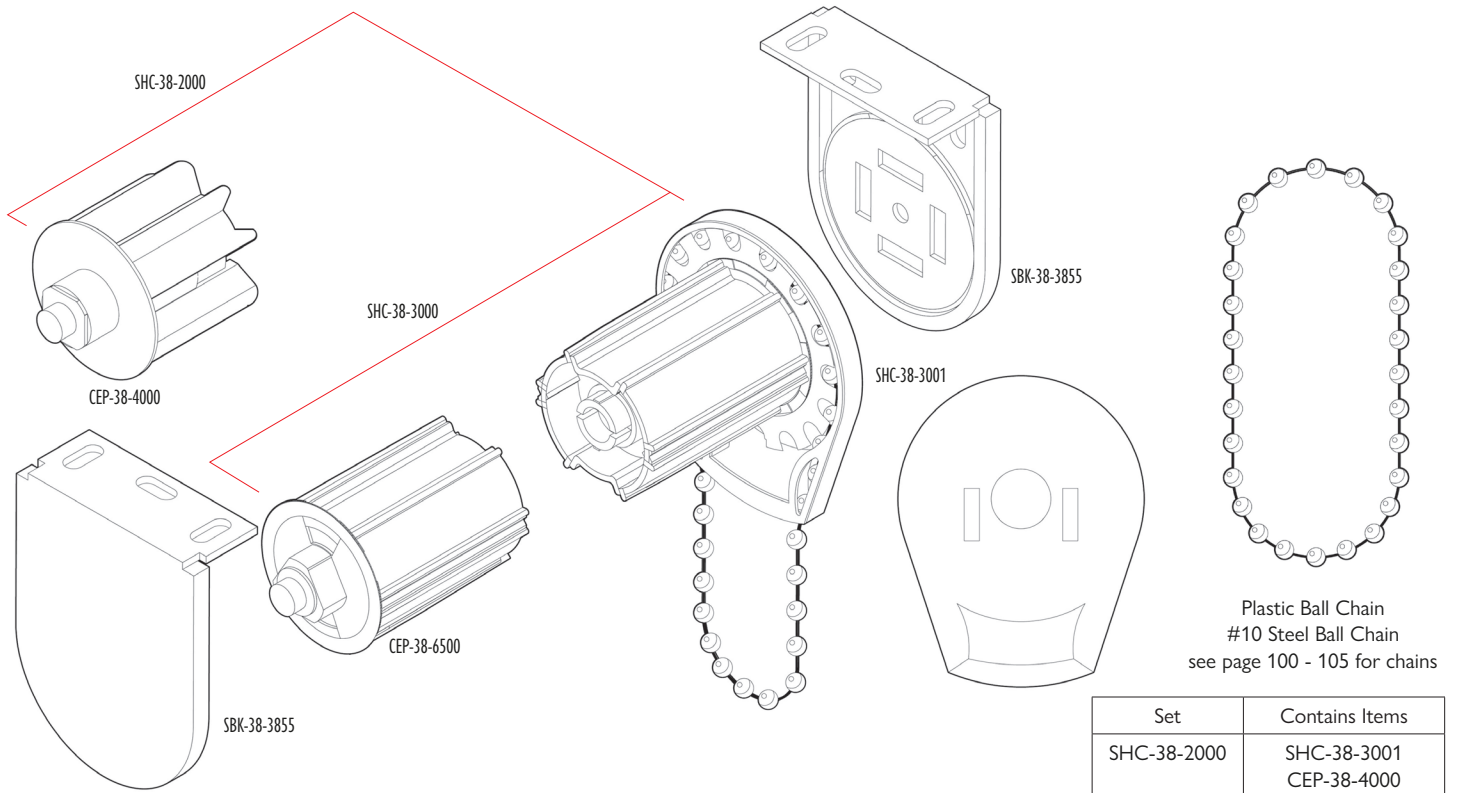

Set	Contains Items
SHC-38-2000	SHC-38-3001 CEP-38-4000
SHC-38-3000	SHC-38-3001 CEP-38-6500

Part No.	Description		Color	Quantity
SHC-38-2000W	38mm Hook Clutch Set	Small	White	1 set/bg 100 set/ctn
SHC-38-3000W	38mm Hook Clutch Set	Large	White	1 set/bg 100 set/ctn
SHC-38-3001W	38mm Hook Clutch clutch only		White	20/bg 400/ctn
CEP-38-4000W	38mm Finned End Plug 1 1/2"		White	50/bg 500/ctn
SBK-38-3855W	38mm Decorative Hooked Bracket		White	100 pr/ctn
SHC-38-2000BG	38mm Deco Hooked Bracket	Small	Beige	1 set/bg 100 set/ctn
SHC-38-3000BG	38mm Hook Clutch Set	Large	Beige	1 set/bg 100 set/ctn
SHC-38-3001BG	38mm Hook Clutch clutch only		Beige	20/bg 400/ctn
CEP-38-4000BG	38mm Finned End Plug 1 1/2"		Beige	50/bg 500/ctn
SBK-38-3855BG	38mm Decorative Hooked Bracket		Beige	100 pr/ctn
SHC-38-2000BK	38mm Hook Clutch Set	Small	Black	1 set/bg 100 set/ctn
SHC-38-3000BK	38mm Hook Clutch Set	Large	Black	1 set/bg 100 set/ctn
SHC-38-3001BK	38mm Hook Clutch clutch only		Black	20/bg 400/ctn
CEP-38-4000BK	38mm Finned End Plug 1 1/2"		Black	50/bg 500/ctn
SBK-38-3855BK	38mm Decorative Hooked Bracket		Black	100 pr/ctn