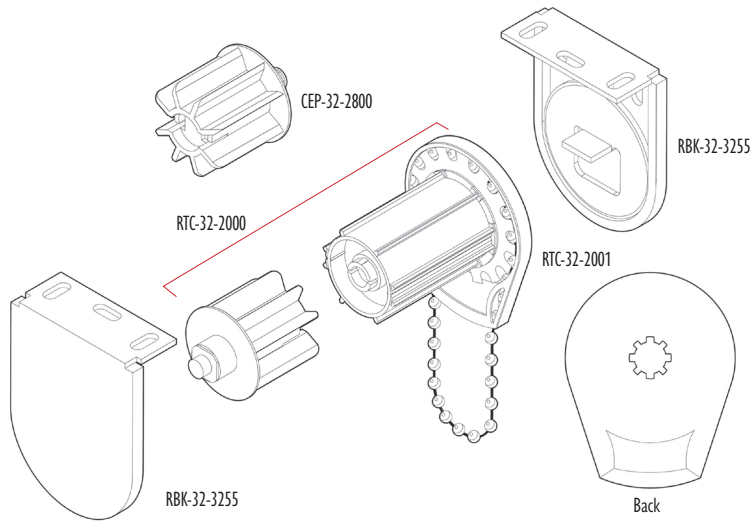

CLUTCHES

Set	Contains Items
RTC-32-2000	RTC-32-2001 CEP-32-2800

Part No.	Description	Color	Quantity
RTC-32-2000W	32mm Tab Clutch Set includes end plug	White	1 set/bg 100 set/ctn
RTC-32-2001W	32mm Tab Clutch clutch only	White	20/bg 400/ctn
CEP-32-2800W	32mm Finned End Plug 1 1/4"	White	100/bg 1,000/ctn
RBK-32-3255W	32mm Decorative Tab Bracket	White	1 pr/bg 100 pr/ctn
RTC-32-2000BG	32mm Tab Clutch Set includes end plug	Beige	1 set/bg 100 set/ctn
RTC-32-2001BG	32mm Tab Clutch clutch only	Beige	20/bg 400/ctn
CEP-32-2800BG	32mm Finned End Plug 1 1/4"	Beige	100/bg 1,000/ctn
RBK-32-3255BG	32mm Decorative Tab Bracket	Beige	1 pr/bg 100 pr/ctn
RTC-32-2000BK	32mm Tab Clutch Set includes end plug	Black	1 set/bg 100 set/ctn
RTC-32-2001BK	32mm Tab Clutch clutch only	Black	20/bg 400/ctn
CEP-32-2800BK	32mm Finned End Plug 1 1/4"	Black	100/bg 1,000/ctn
RBK-32-3255BK	32mm Decorative Tab Bracket	Black	1 pr/bg 100 pr/ctn
RTC-32-2000BR	32mm Tab Clutch Set includes end plug	Brown	1 set/bg 100 set/ctn
RTC-32-2001BR	32mm Tab Clutch clutch only	Brown	20/bg 400/ctn
CEP-32-2800BR	32mm Finned End Plug 1 1/4"	Brown	100/bg 1,000/ctn
RBK-32-3255BR	32mm Decorative Tab Bracket	Brown	1 pr/bg 100 pr/ctn
RTC-32-2000GY	32mm Tab Clutch Set includes end plug	Grey	1 set/bg 100 set/ctn
RTC-32-2001GY	32mm Tab Clutch clutch only	Grey	20/bg 400/ctn
CEP-32-2800GY	32mm Finned End Plug 1 1/4"	Grey	100/bg 1,000/ctn
RBK-32-3255GY	32mm Decorative Tab Bracket	Grey	1 pr/bg 100 pr/ctn