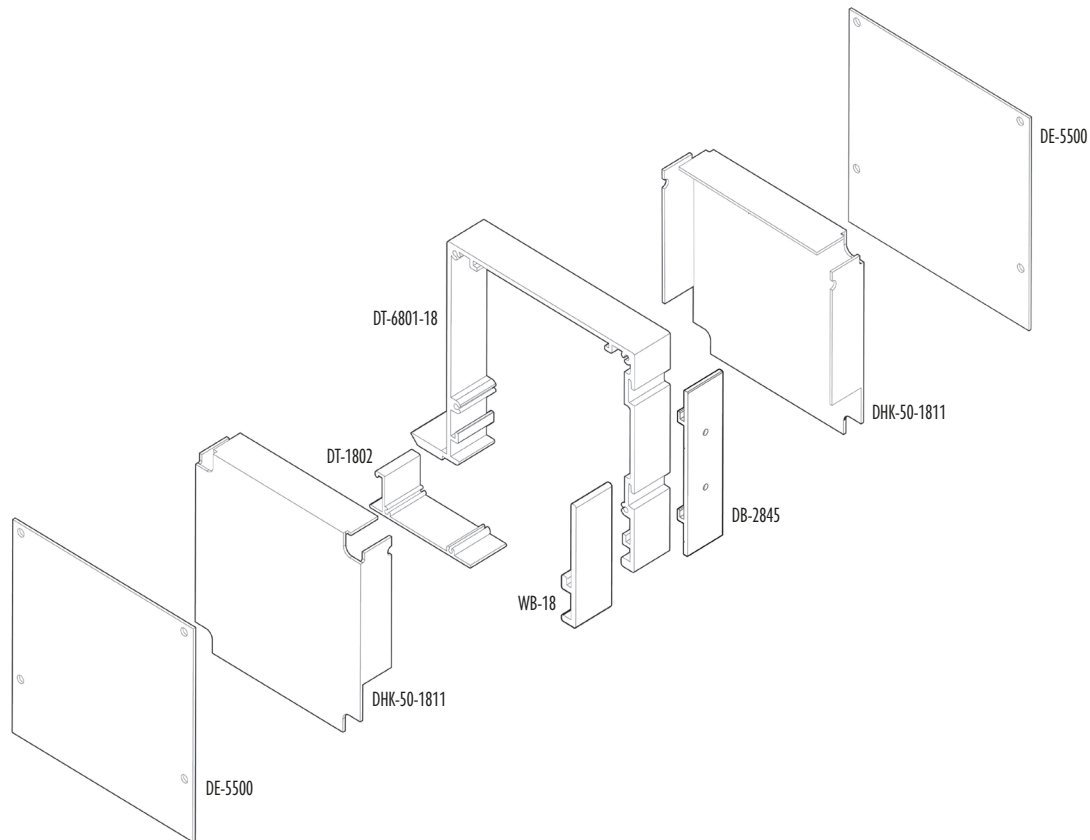

Part No.	Description	Length	Color	Quantity
DT-3535-18W + DT-3520-18W	3½" Head Box and Closure Plate W x H: 3½" x 3½"	Length: 18 ft	White	4 set/bx
DT-3520-18W	Closure Plate	Length: 18 ft	White	6/bx
DT-3535-21W	DT-3535 End Cap (Right)		White	100/bx
DT-3535-22W	DT-3535 End Cap (Left)		White	100/bx
DT-3535-18A + DT-3520-18A	3½" Head Box and Closure Plate W x H: 3½" x 3½"	Length: 18 ft	Anodized	4 set/bx
DT-3520-18A	Closure Plate	Length: 18 ft	Anodized	6/bx
DT-3535-21A	DT-3535 End Cap (Right)		Anodized	100/bx
DT-3535-22A	DT-3535 End Cap (Left)		Anodized	100/bx
DT-3535-18BK + DT-3520-18BK	3½" Head Box and Closure Plate W x H: 3½" x 3½"	Length: 18 ft	Black	4 set/bx
DT-3520-18BK	Closure Plate	Length: 18 ft	Black	6/bx
DT-3535-21BK	DT-3535 End Cap (Right)		Black	100/bx
DT-3535-22BK	DT-3535 End Cap (Left)		Black	100/bx
DT-3535-18BZ + DT-3520-18BZ	3½" Head Box and Closure Plate W x H: 3½" x 3½"	Length: 18 ft	Bronze	4 set/bx
DT-3520-18BZ	Closure Plate	Length: 18 ft	Bronze	6/bx
DT-3535-21BZ	DT-3535 End Cap (Right)		Bronze	100/bx
DT-3535-22BZ	DT-3535 End Cap (Left)		Bronze	100/bx
DT-3535-18MBZ + DT-3520-18MBZ	3½" Head Box and Closure Plate W x H: 3½" x 3½"	Length: 18 ft	Matte Bronze	4 set/bx
DT-3520-18MBZ	Closure Plate	Length: 18 ft	Matte Bronze	6/bx
DT-3535-21MBZ	DT-3535 End Cap (Right)		Matte Bronze	100/bx
DT-3535-22MBZ	DT-3535 End Cap (Left)		Matte Bronze	100/bx