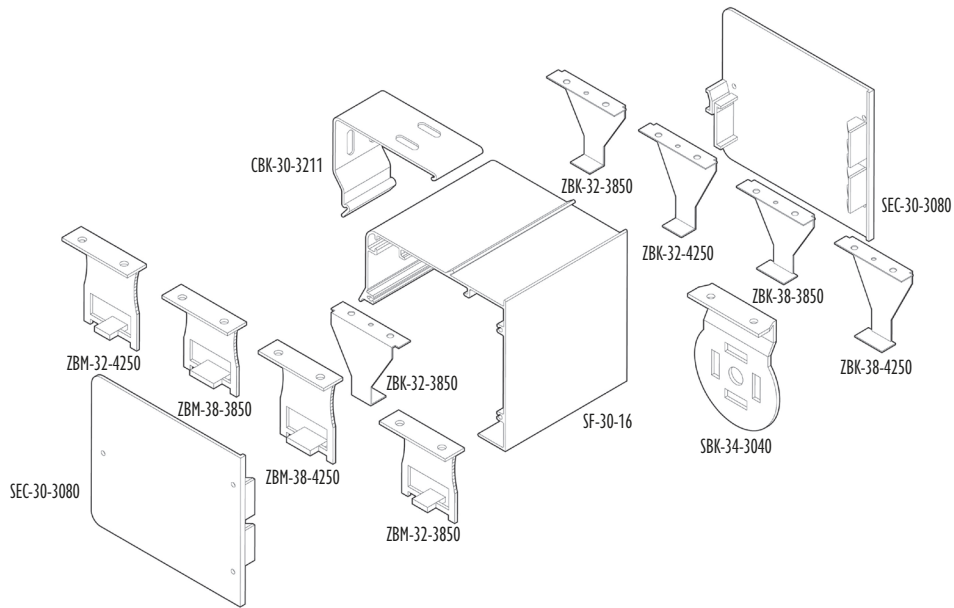

Part No.	Description	Color	Quantity
SF-30-16W	3" Squared Cassette Length: 16 ft	White	8/bx
SEC-30-3080W	SF-30 End Cap	White	250 pr/ctn
CBK-30-3211W	Cassette Mounting Bracket for 3" and 4" cassettes	White	50/bg 500/ctn
SF-30-16A	3" Squared Cassette Length: 16 ft	Anodized	8/bx
SEC-30-3080GY	SF-30 End Cap	Grey	250 pr/ctn
CBK-30-3211Z	Cassette Mounting Bracket for 3" and 4" cassettes	Zinc	50/bg 500/ctn
SF-30-16BG	3" Squared Cassette Length: 16 ft	Beige	8/bx
SEC-30-3080BG	SF-30 End Cap	Beige	250 pr/ctn
CBK-30-3211BG	Cassette Mounting Bracket for 3" and 4" cassettes	Beige	50/bg 500/ctn
SF-30-16BK	3" Squared Cassette Length: 16 ft	Black	8/bx
SEC-30-3080BK	SF-30 End Cap	Black	250 pr/ctn
CBK-30-3211BK	Cassette Mounting Bracket for 3" and 4" cassettes	Black	50/bg 500/ctn
SF-30-16BZ	3" Squared Cassette Length: 16 ft	Bronze	8/bx
SEC-30-3080BR	SF-30 End Cap	Brown	250 pr/ctn
CBK-30-3211BR	Cassette Mounting Bracket for 3" and 4" cassettes	Brown	50/bg 500/ctn
SBK-34-3040W	Pin and Hook Cassette Bracket for 3" and 4" cassettes	White	50/bg 500/bx
SBK-34-3040BG	Pin and Hook Cassette Bracket for 3" and 4" cassettes	Beige	50/bg 500/bx
SBK-34-3040BK	Pin and Hook Cassette Bracket for 3" and 4" cassettes	Black	50/bg 500/bx
SBK-34-3040BR	Pin and Hook Cassette Bracket for 3" and 4" cassettes	Brown	50/bg 500/bx
SBK-34-3040Z	Pin and Hook Cassette Bracket for 3" and 4" cassettes	Zinc	50/bg 500/bx
ZBK-32-3850Z	32mm Tab Cassette Bracket	Zinc	100/bg 1,000/ctn
ZBK-32-4250Z	32mm Tab Cassette Bracket long	Zinc	100/bg 1,000/ctn
ZBK-38-3850Z	38mm Tab Cassette Bracket wide	Zinc	100/bg 1,000/ctn
ZBK-38-4250Z	38mm Tab Cassette Bracket long, wide	Zinc	100/bg 1,000/ctn