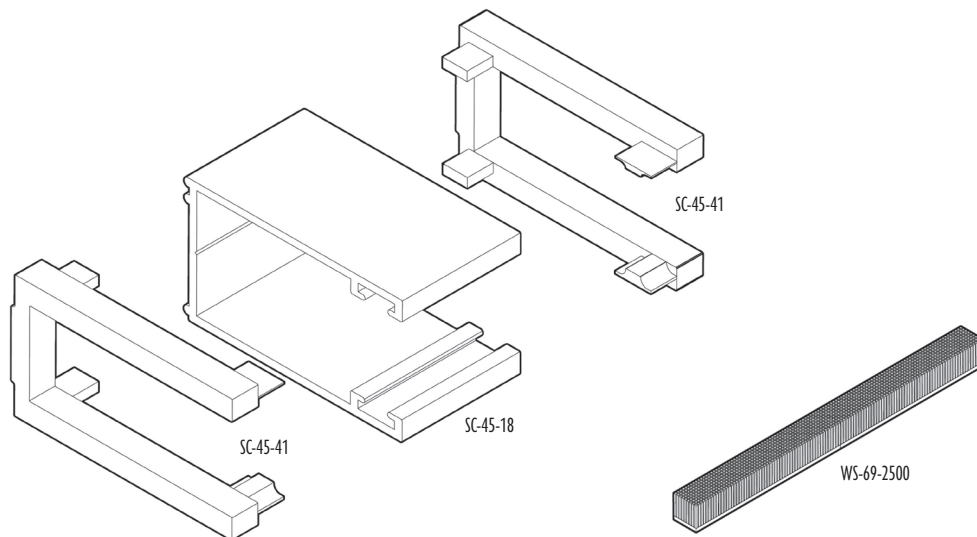

Part No.	Description		Color	Quantity
SC-45-18W	Short Side Channel 1¾"	Length: 18 ft	White	8/bx
SC-45-41W	SC-45 End Cap		White	20/bg 400/ctn
WS-69-2500	Weather-Proof Stripping (6.9mm) for SB-12, SC-24, SC-25, SC-45	Length: 250 yd/rl	Light Grey	4 rl/ctn
SC-45-18A	Short Side Channel 1¾"	Length: 18 ft	Anodized	8/bx
SC-45-41GY	SC-45 End Cap		Grey	20/bg 400/ctn
WS-69-2500	Weather-Proof Stripping (6.9mm) for SB-12, SC-24, SC-25, SC-45	Length: 250 yd/rl	Light Grey	4 rl/ctn
SC-45-18BG	Short Side Channel 1¾"	Length: 18 ft	Beige	8/bx
SC-45-41BG	SC-45 End Cap		Beige	20/bg 400/ctn
WS-69-2500	Weather-Proof Stripping (6.9mm) for SB-12, SC-24, SC-25, SC-45	Length: 250 yd/rl	Light Grey	4 rl/ctn
SC-45-18BK	Short Side Channel 1¾"	Length: 18 ft	Black	8/bx
SC-45-41BK	SC-45 End Cap		Black	20/bg 400/ctn
WS-69-2500	Weather-Proof Stripping (6.9mm) for SB-12, SC-24, SC-25, SC-45	Length: 250 yd/rl	Light Grey	4 rl/ctn
SC-45-18BZ	Short Side Channel 1¾"	Length: 18 ft	Bronze	8/bx
SC-45-41BZ	SC-45 End Cap		Bronze	20/bg 400/ctn
WS-69-2500	Weather-Proof Stripping (6.9mm) for SB-12, SC-24, SC-25, SC-45	Length: 250 yd/rl	Light Grey	4 rl/ctn