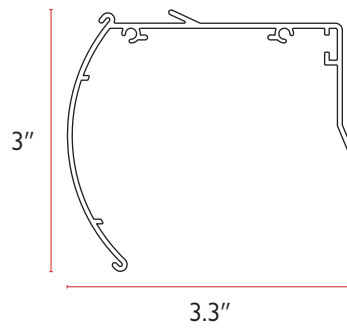

RF-50

CF-30

SF-30

SF-40

PROFILE