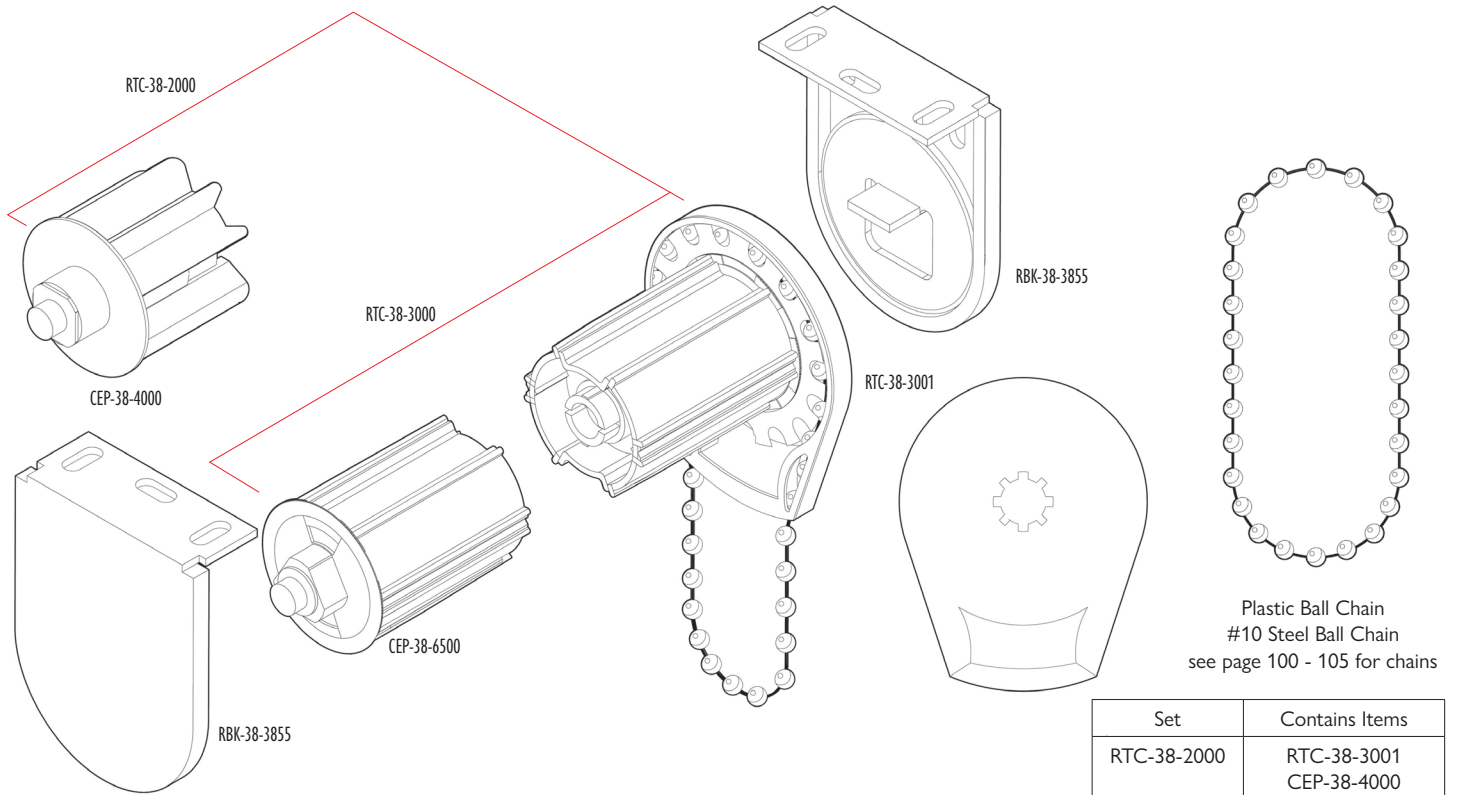

Set	Contains Items
RTC-38-2000	RTC-38-3001 CEP-38-4000
RTC-38-3000	RTC-38-3001 CEP-38-6500

Plastic Ball Chain
#10 Steel Ball Chain
see page 100 - 105 for chains

Part No.	Description		Color	Quantity
RTC-38-2000W	38mm Tab Clutch Set	Small	White	1 set/bg 100 set/ctn
RTC-38-3000W	38mm Pin Clutch Set	Large	White	1 set/bg 100 set/ctn
RTC-38-3001W	38mm Pin Clutch clutch only		White	20/bg 400/ctn
CEP-38-4000W	38mm Finned End Plug 1 1/2"		White	50/bg 500/ctn
RBK-38-3855W	38mm Decorative Tab Bracket		White	100 pr/ctn
RTC-38-2000BG	38mm Tab Clutch Set	Small	Beige	1 set/bg 100 set/ctn
RTC-38-3000BG	38mm Pin Clutch Set	Large	Beige	1 set/bg 100 set/ctn
RTC-38-3001BG	38mm Pin Clutch clutch only		Beige	20/bg 400/ctn
CEP-38-4000BG	38mm Finned End Plug 1 1/2"		Beige	50/bg 500/ctn
RBK-38-3855BG	38mm Decorative Tab Bracket		Beige	100 pr/ctn
RTC-38-2000BK	38mm Tab Clutch Set	Small	Black	1 set/bg 100 set/ctn
RTC-38-3000BK	38mm Pin Clutch Set	Large	Black	1 set/bg 100 set/ctn
RTC-38-3001BK	38mm Pin Clutch clutch only		Black	20/bg 400/ctn
CEP-38-4000BK	38mm Finned End Plug 1 1/2"		Black	50/bg 500/ctn
RBK-38-3855BK	38mm Decorative Tab Bracket		Black	100 pr/ctn