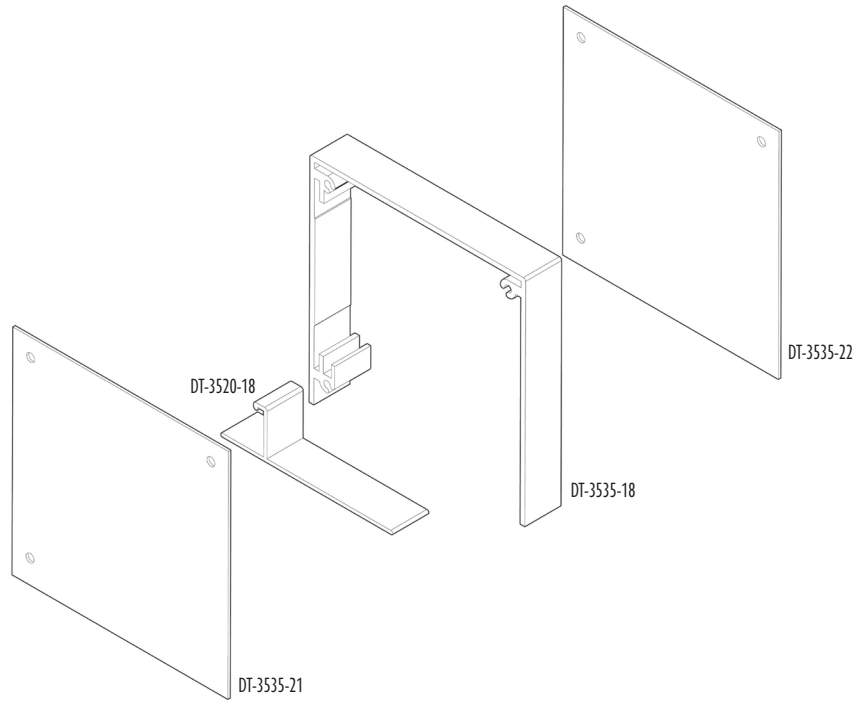

HEAD BOXES

Part No.	Description	Length	Color	Quantity
DT-3535-18W + DT-3520-18W	3½" Head Box and Closure Plate W x H: 3½" x 3½"	Length: 18 ft	White	4 set/bx
DT-3520-18W	Closure Plate	Length: 18 ft	White	6/bx
DT-3535-21W	DT-3535 End Cap (Right)		White	100/bx
DT-3535-22W	DT-3535 End Cap (Left)		White	100/bx
DT-3535-18A + DT-3520-18A	3½" Head Box and Closure Plate W x H: 3½" x 3½"	Length: 18 ft	Anodized	4 set/bx
DT-3520-18A	Closure Plate	Length: 18 ft	Anodized	6/bx
DT-3535-21A	DT-3535 End Cap (Right)		Anodized	100/bx
DT-3535-22A	DT-3535 End Cap (Left)		Anodized	100/bx
DT-3535-18BK + DT-3520-18BK	3½" Head Box and Closure Plate W x H: 3½" x 3½"	Length: 18 ft	Black	4 set/bx
DT-3520-18BK	Closure Plate	Length: 18 ft	Black	6/bx
DT-3535-21BK	DT-3535 End Cap (Right)		Black	100/bx
DT-3535-22BK	DT-3535 End Cap (Left)		Black	100/bx
DT-3535-18BZ + DT-3520-18BZ	3½" Head Box and Closure Plate W x H: 3½" x 3½"	Length: 18 ft	Bronze	4 set/bx
DT-3520-18BZ	Closure Plate	Length: 18 ft	Bronze	6/bx
DT-3535-21BZ	DT-3535 End Cap (Right)		Bronze	100/bx
DT-3535-22BZ	DT-3535 End Cap (Left)		Bronze	100/bx
DT-3535-18MBZ + DT-3520-18MBZ	3½" Head Box and Closure Plate W x H: 3½" x 3½"	Length: 18 ft	Matte Bronze	4 set/bx
DT-3520-18MBZ	Closure Plate	Length: 18 ft	Matte Bronze	6/bx
DT-3535-21MBZ	DT-3535 End Cap (Right)		Matte Bronze	100/bx
DT-3535-22MBZ	DT-3535 End Cap (Left)		Matte Bronze	100/bx