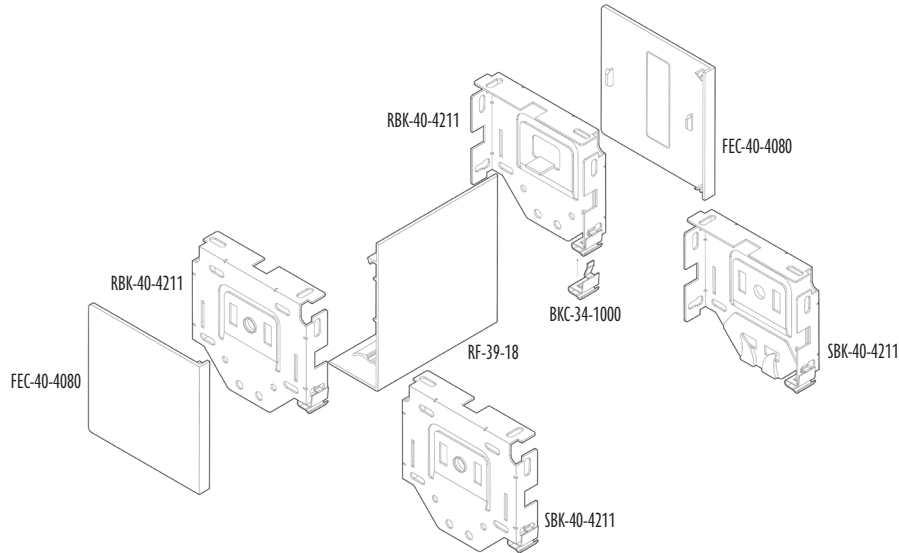

Part No.	Description	Color	Quantity
RF-39-18W	4" Standard Fascia Length: 18 ft	White	8/bx
RBK-40-4211W	Tab and Pin Bracket for RF-38, RF-39 fascias	White	1 pr/bg 50 pr/ctn
SBK-40-4211W	Hook and Pin Bracket for RF-38, RF-39 fascias	White	1 pr/bg 50 pr/ctn
BKC-34-1000	Bracket Clip for RBK and SBK bracket	Zinc	100/bg 2,000/ctn
FEC-40-4080W	RF-39 End Cap	White	200 pr/ctn
RF-39-18A	4" Standard Fascia Length: 18 ft	Anodized	8/bx
RBK-40-4211GY	Tab and Pin Bracket for RF-38, RF-39 fascias	Grey	1 pr/bg 50 pr/ctn
SBK-40-4211GY	Hook and Pin Bracket for RF-38, RF-39 fascias	Grey	1 pr/bg 50 pr/ctn
BKC-34-1000	Bracket Clip for RBK and SBK bracket	Zinc	100/bg 2,000/ctn
FEC-40-4080GY	RF-39 End Cap	Grey	200 pr/ctn
RF-39-18BG	4" Standard Fascia Length: 18 ft	Beige	8/bx
RBK-40-4211BG	Tab and Pin Bracket for RF-38, RF-39 fascias	Beige	1 pr/bg 50 pr/ctn
SBK-40-4211BG	Hook and Pin Bracket for RF-38, RF-39 fascias	Beige	1 pr/bg 50 pr/ctn
BKC-34-1000	Bracket Clip for RBK and SBK bracket	Zinc	100/bg 2,000/ctn
FEC-40-4080BG	RF-39 End Cap	Beige	200 pr/ctn
RF-39-18BK	4" Standard Fascia Length: 18 ft	Black	8/bx
RBK-40-4211BK	Tab and Pin Bracket for RF-38, RF-39 fascias	Black	1 pr/bg 50 pr/ctn
SBK-40-4211BK	Hook and Pin Bracket for RF-38, RF-39 fascias	Black	1 pr/bg 50 pr/ctn
BKC-34-1000	Bracket Clip for RBK and SBK bracket	Zinc	100/bg 2,000/ctn
FEC-40-4080BK	RF-39 End Cap	Black	200 pr/ctn
RF-39-18BZ	4" Standard Fascia Length: 18 ft	Bronze	8/bx
RBK-40-4211BR	Tab and Pin Bracket for RF-38, RF-39 fascias	Brown	1 pr/bg 50 pr/ctn
SBK-40-4211BR	Hook and Pin Bracket for RF-38, RF-39 fascias	Brown	1 pr/bg 50 pr/ctn
BKC-34-1000	Bracket Clip for RBK and SBK bracket	Zinc	100/bg 2,000/ctn
FEC-40-4080BZ	RF-39 End Cap	Bronze	200 pr/ctn