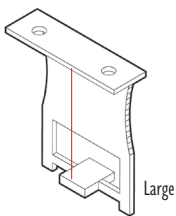

ZBM-32-4250