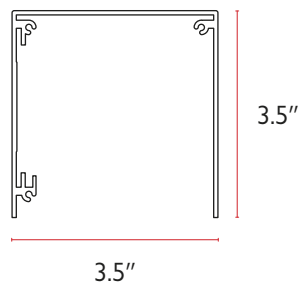

SD-50

DT-3535

DT-1801

DT-6801

DT-2801

DT-3520

PROFILE