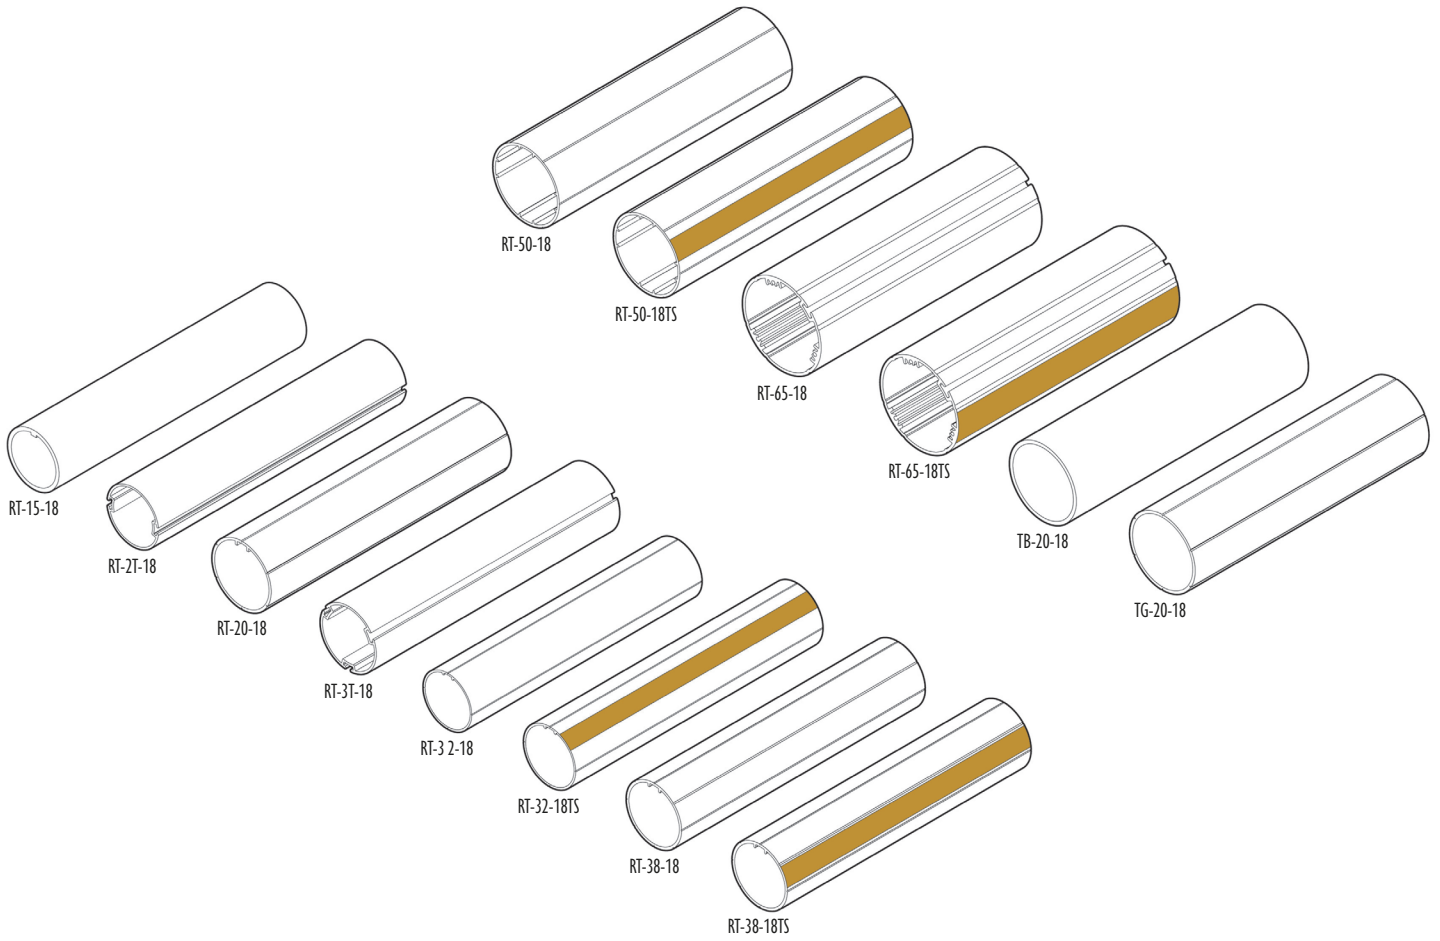

Part No.	Description		Color	Quantity
RT-15-18M	1½" Shade Tube	Length: 18 ft	Mill Finish	9/bx
RT-2T-18M	1¾" Shade Tube	Length: 18 ft	Mill Finish	9/bx
RT-20-18M	2" Shade Tube	Length: 18 ft	Mill Finish	9/bx
RT-3T-18M	43mm Tube	Length: 18 ft	Mill Finish	9/bx
RT-32-18M	1¼" Shade Tube	Length: 18 ft	Mill Finish	9/bx
RT-32-18TS	1¼" Shade Tube with Double Sided Tape	Length: 18 ft	Mill Finish	12/bx
RT-38-18M	1½" Shade Tube	Length: 18 ft	Mill Finish	9/bx
RT-38-18TS	1½" Shade Tube with Double Sided Tape	Length: 18 ft	Mill Finish	9/bx
RT-50-18M	2" Shade Tube	Length: 18 ft	Mill Finish	9/bx
RT-50-18TS	2" Shade Tube with Double Sided Tape	Length: 18 ft	Mill Finish	9/bx
RT-65-18M	2½" Shade Tube	Length: 18 ft	Mill Finish	4/bx
RT-65-18TS	2½" Shade Tube with Double Sided Tape	Length: 18 ft	Mill Finish	4/bx
TB-20-18M	2" Shade Tube	Length: 18 ft	Mill Finish	9/bx
TG-20-18M	2" Shade Tube	Length: 18 ft	Mill Finish	9/bx