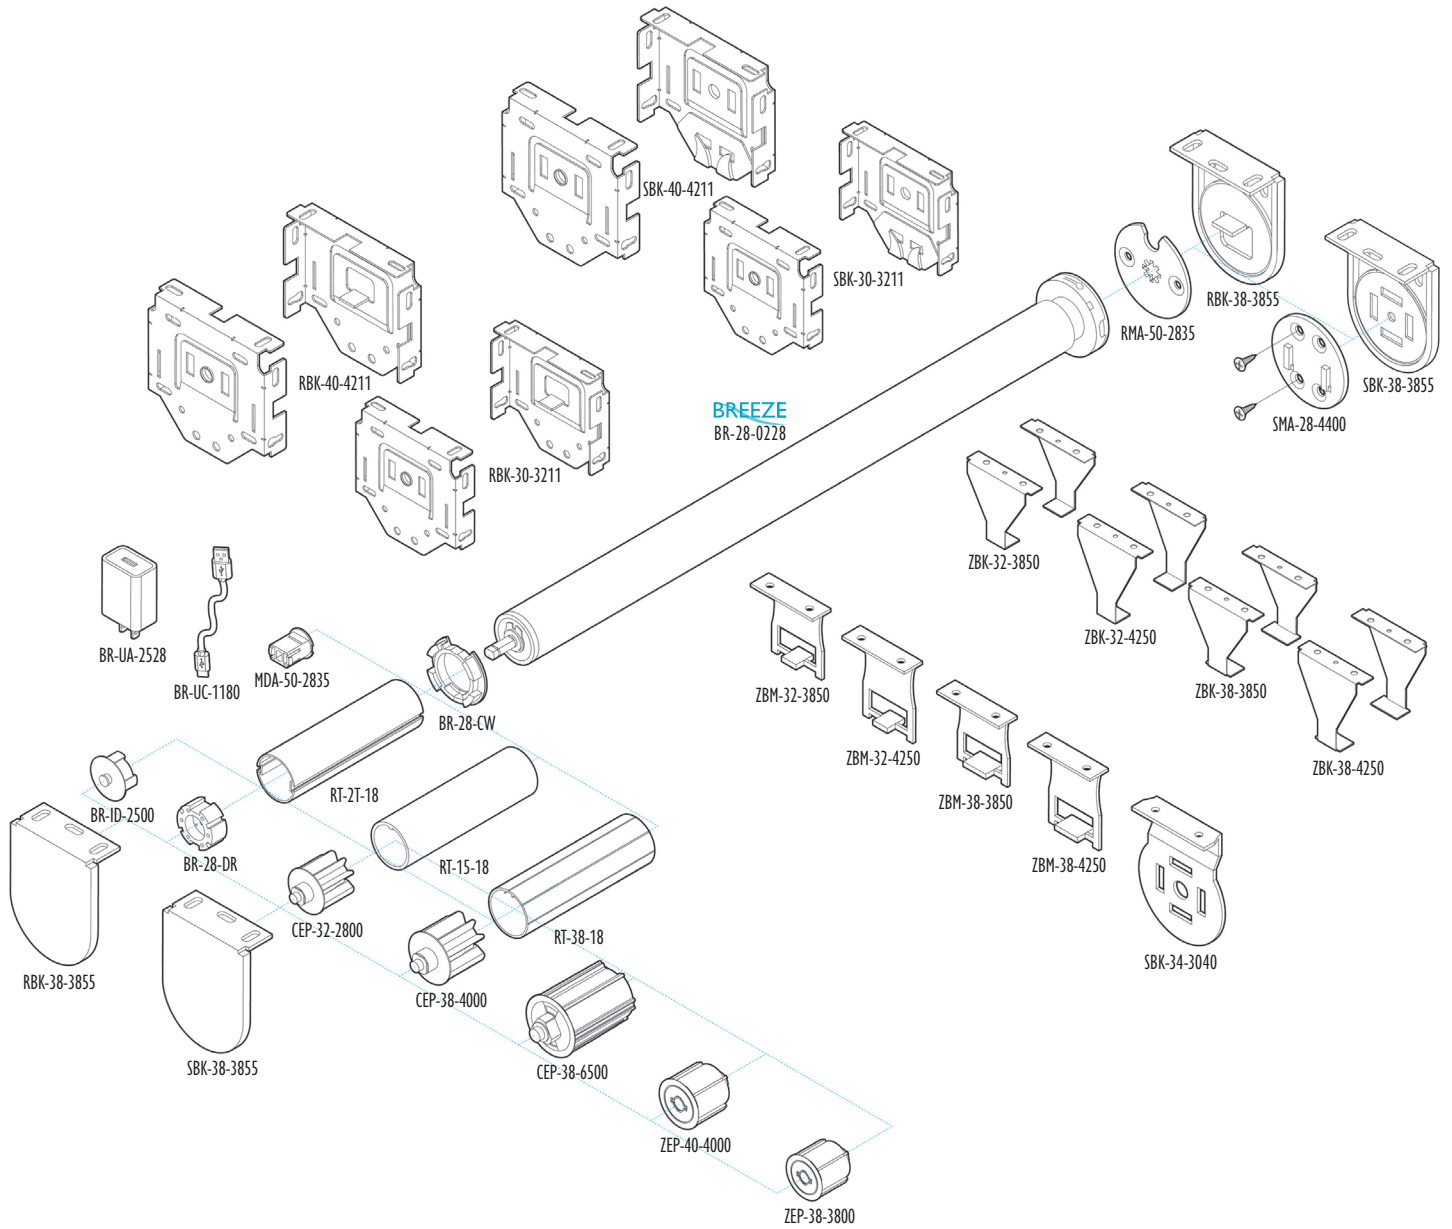

SHADE MOTORIZATION

BR-28 SHADE MOTOR