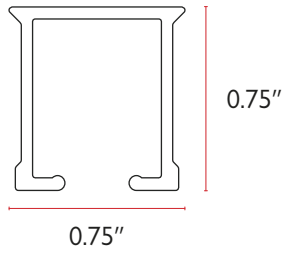

SD-50

DT-3535

DT-1801

DT-6801

DT-2801

DT-3520

PROFILE