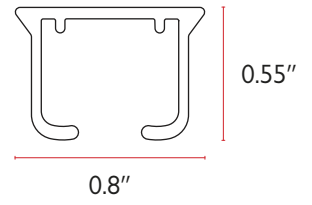

SD-50

DT-3535

DT-1801

DT-6801

DT-2801

DT-3520

PROFILE