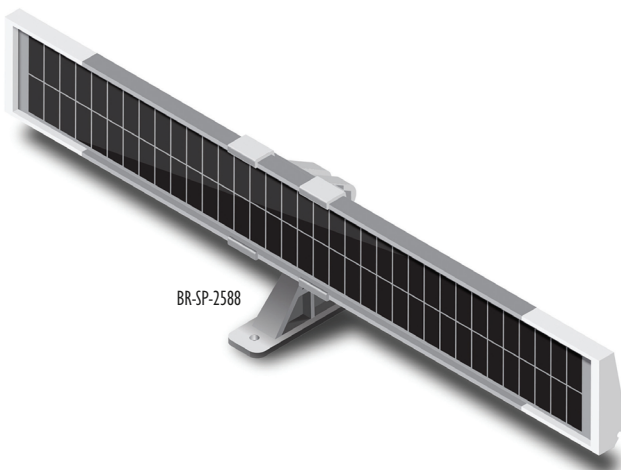

Part No.	Description	Quantity
BR-SP-2588	Solar Panel for BR-25	1/bx
BR-LB-2576	External Battery for BR-24	1/bx

CSK-WS-2801 CSK-WS-2802 CSK-WS-5005 CSK-WS-2815 CSK-DR-1015

CSK-NR-8801 CSK-NR-8815 CSK-TR-8901 CSK-TR-8915