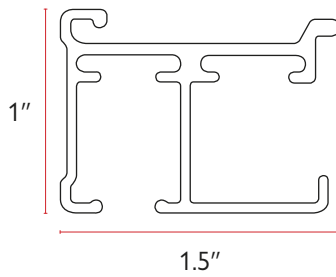

TRACK PROFILE VIEW

*Measurements will have slight deviations

40-50

50-90

80-20

90-46

90-60

AC

AE

AS

AW

PROFILE