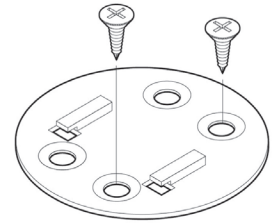

SMA-28-4400

Part No.	Description	Color	Quantity
MBK-38-2000W	Wide Tab Adapter for BR-25	White	TBA
SMA-25-3800	Hook Adapter for BR-25	White	200/bx 2,000/ctn
SMA-28-4400	Hook Adapter for BR-28	White	200/bx 2,000/ctn