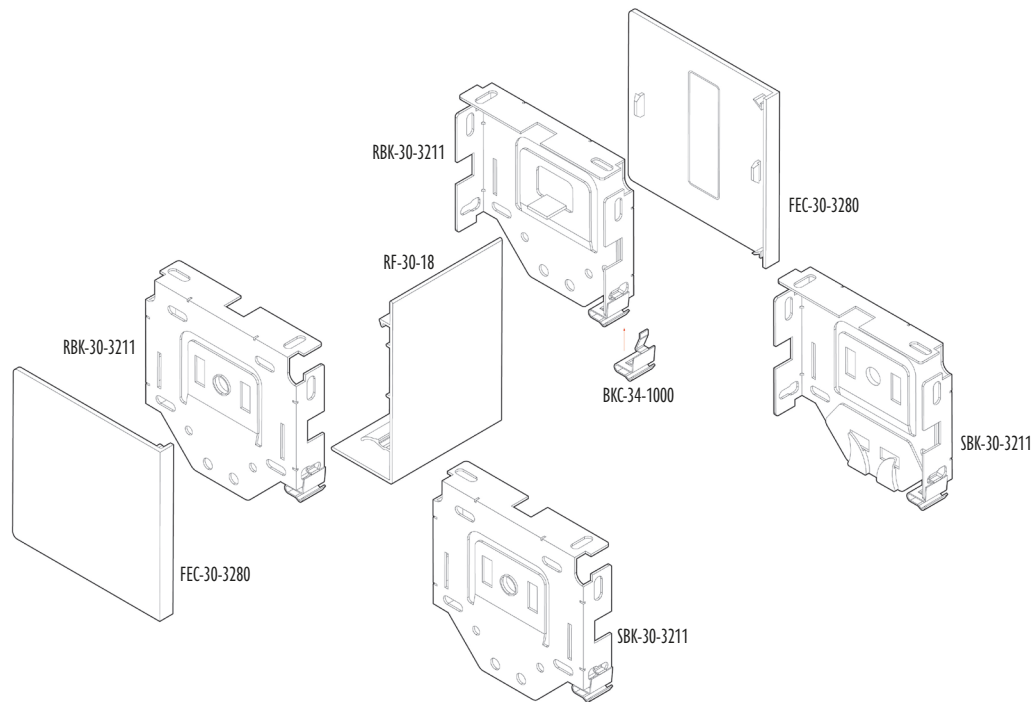

Part No.	Description	Color	Quantity
RF-30-18W	3" Fascia Length: 18 ft	White	8/bx
RBK-30-3211W	Tab and Pin Bracket for RF-30 fascia	White	1 pr/bg 50 pr/ctn
SBK-30-3211W	Hook and Pin Bracket for RF-30 fascia	White	1 pr/bg 50 pr/ctn
BKC-34-1000	Bracket Clip for RBK and SBK bracket	Zinc	100/bg 2,000/ctn
FEC-30-3280W	3" Fascia End Cap	White	1 pr/bg 200 pr/bx
RF-30-18A	3" Fascia Length: 18 ft	Anodized	8/bx
RBK-30-3211GY	Tab and Pin Bracket for RF-30 fascia	Grey	1 pr/bg 50 pr/ctn
SBK-30-3211GY	Hook and Pin Bracket for RF-30 fascia	Grey	1 pr/bg 50 pr/ctn
BKC-34-1000	Bracket Clip for RBK and SBK bracket	Zinc	100/bg 2,000/ctn
FEC-30-3280GY	3" Fascia End Cap	Grey	1 pr/bg 200 pr/bx
RF-30-18BG	3" Fascia Length: 18 ft	Beige	8/bx
RBK-30-3211BG	Tab and Pin Bracket for RF-30 fascia	Beige	1 pr/bg 50 pr/ctn
SBK-30-3211BG	Hook and Pin Bracket for RF-30 fascia	Beige	1 pr/bg 50 pr/ctn
BKC-34-1000	Bracket Clip for RBK and SBK bracket	Zinc	100/bg 2,000/ctn
FEC-30-3280BG	3" Fascia End Cap	Beige	1 pr/bg 200 pr/bx
RF-30-18BK	3" Fascia Length: 18 ft	Black	8/bx
RBK-30-3211BK	Tab and Pin Bracket for RF-30 fascia	Black	1 pr/bg 50 pr/ctn
SBK-30-3211BK	Hook and Pin Bracket for RF-30 fascia	Black	1 pr/bg 50 pr/ctn
BKC-34-1000	Bracket Clip for RBK and SBK bracket	Zinc	100/bg 2,000/ctn
FEC-30-3280BK	3" Fascia End Cap	Black	1 pr/bg 200 pr/bx