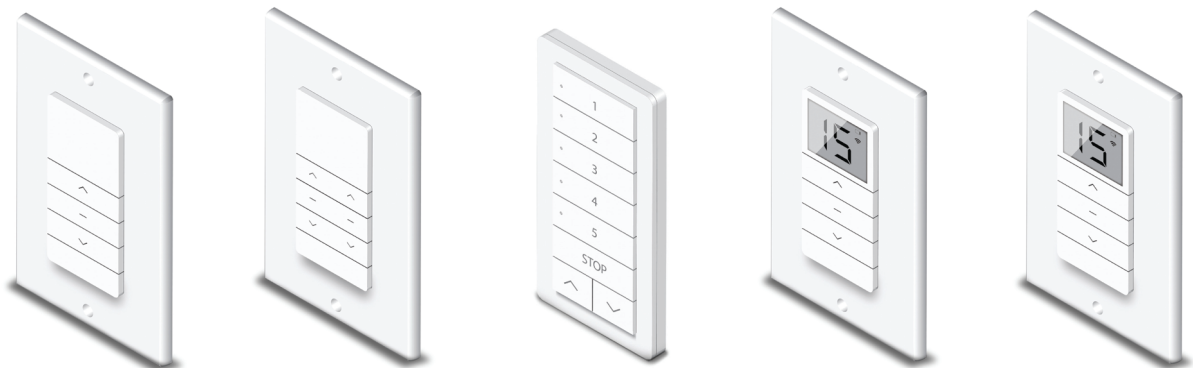

CSK-WS-2801   CSK-WS-2802   CSK-WS-5005   CSK-WS-2815   CSK-DR-1015