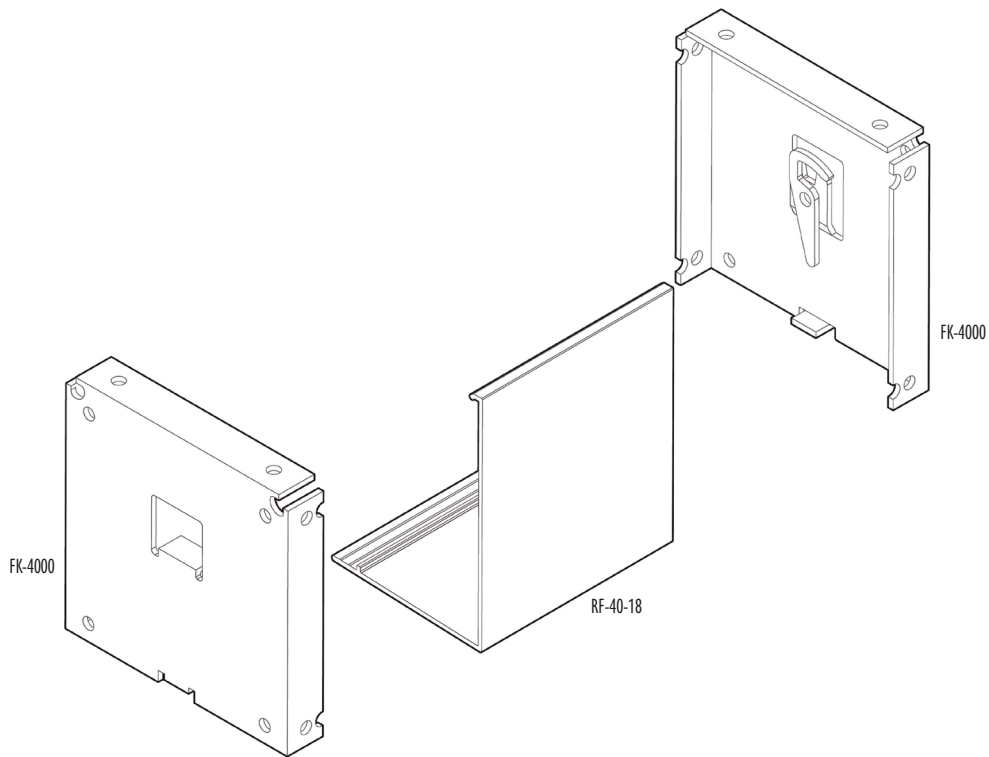

Part No.	Description		Color	Quantity
RF-40-18W	4" Simple Fascia	Length: 18 ft	White	8/bx
FK-4000W	Tab Bracket for RF-40 fascia		White	160/ctn
RF-40-18A	4" Simple Fascia	Length: 18 ft	Anodized	8/bx
FK-4000GY	Tab Bracket for RF-40 fascia		Grey	160/ctn
RF-40-18BG	4" Simple Fascia	Length: 18 ft	Beige	8/bx
FK-4000BG	Tab Bracket for RF-40 fascia		Beige	160/ctn
RF-40-18BK	4" Simple Fascia	Length: 18 ft	Black	8/bx
FK-4000BK	Tab Bracket for RF-40 fascia		Black	160/ctn
RF-40-18BZ	4" Simple Fascia	Length: 18 ft	Bronze	8/bx
FK-4000BZ	Tab Bracket for RF-40 fascia		Bronze	160/ctn