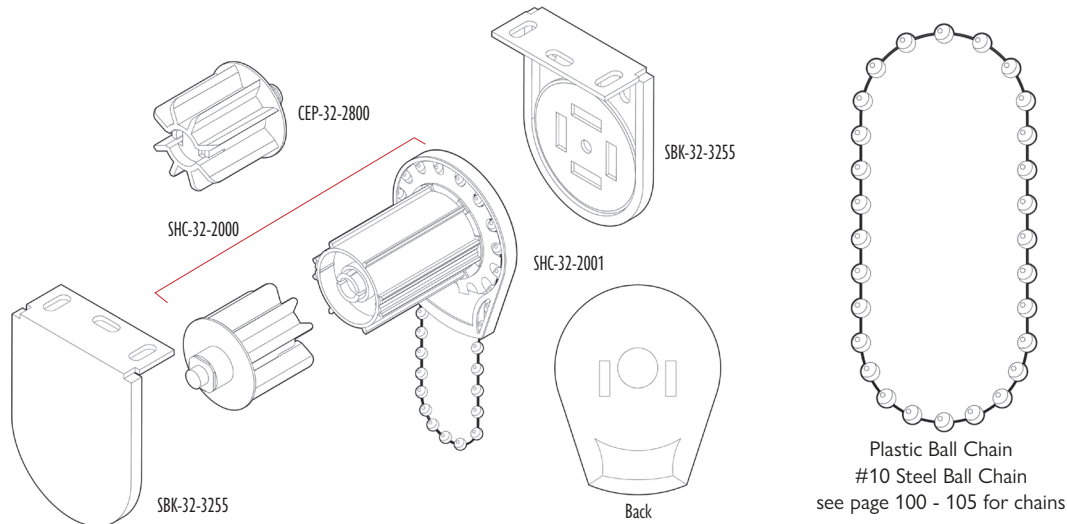

Set	Contains Items
SHC-32-2000	SHC-32-2001 CEP-32-2800

Part No.	Description	Color	Quantity
SHC-32-2000W	32mm Hook Clutch Set includes end plug	White	1 set/bg 100 set/ctn
SHC-32-2001W	32mm Hook Clutch clutch only	White	20/bg 400/ctn
CEP-32-2800W	32mm Finned End Plug 1 1/4"	White	100/bg 1,000/ctn
SBK-32-3255W	32mm Decorative Hooked Bracket	White	1 pr/bg 100 pr/ctn
SHC-32-2000BG	32mm Hook Clutch Set includes end plug	Beige	1 set/bg 100 set/ctn
SHC-32-2001BG	32mm Hook Clutch clutch only	Beige	20/bg 400/ctn
CEP-32-2800BG	32mm Finned End Plug 1 1/4"	Beige	100/bg 1,000/ctn
SBK-32-3255BG	32mm Decorative Hooked Bracket	Beige	1 pr/bg 100 pr/ctn
SHC-32-2000BK	32mm Hook Clutch Set includes end plug	Black	1 set/bg 100 set/ctn
SHC-32-2001BK	32mm Hook Clutch clutch only	Black	20/bg 400/ctn
CEP-32-2800BK	32mm Finned End Plug 1 1/4"	Black	100/bg 1,000/ctn
SBK-32-3255BK	32mm Decorative Hooked Bracket	Black	1 pr/bg 100 pr/ctn
SHC-32-2000BR	32mm Hook Clutch Set includes end plug	Brown	1 set/bg 100 set/ctn
SHC-32-2001BR	32mm Hook Clutch clutch only	Brown	20/bg 400/ctn
CEP-32-2800BR	32mm Finned End Plug 1 1/4"	Brown	100/bg 1,000/ctn
SBK-32-3255BR	32mm Decorative Hooked Bracket	Brown	1 pr/bg 100 pr/ctn
SHC-32-2000GY	32mm Hook Clutch Set includes end plug	Grey	1 set/bg 100 set/ctn
SHC-32-2001GY	32mm Hook Clutch clutch only	Grey	20/bg 400/ctn
CEP-32-2800GY	32mm Finned End Plug 1 1/4"	Grey	100/bg 1,000/ctn
SBK-32-3255GY	32mm Decorative Hooked Bracket	Grey	1 pr/bg 100 pr/ctn