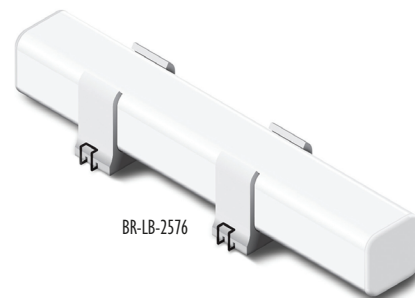

Part No.	Description	Quantity
LT-15-2000	110V-240V Wired Plug 15 Amp, 125-Volt	for BR-35 and BR-45 Motors 1/bx
BR-CH-2264	Charger for BR-25-1140 Input: 100-240Vac, 50/60Hz, 1.0A max, Output: 12.6V	for BR-25-1140 only non usb version 1/bx 50/ctn
BR-CH-2534	Charger for BR-25-0734 Input: 100-240Vac, 50/60Hz, 0.5A max, Output: 8.4V	for BR-25-0734 only 1/bx 50/ctn
BR-CH-2488	BR-24 Power Adapter Input: 100-240Vac, 50/60Hz, Output: DC12.0V	for BR-DV-2400 onlvs 1/bx 50/ctn