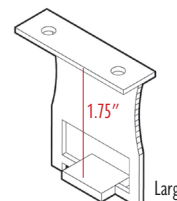

ZBM-38-4250

Part No.	Description	Color	Quantity
ZBM-32-3850Z	32mm Intermediate Cassette Bracket	Zinc	50/bg 500/ctn
ZBM-32-4250Z	32mm Intermediate Cassette Bracket long	Zinc	50/bg 500/ctn
ZBM-38-3850Z	32mm Intermediate Cassette Bracket	Zinc	50/bg 500/ctn
ZBM-38-4250Z	32mm Intermediate Cassette Bracket long	Zinc	50/bg 500/ctn