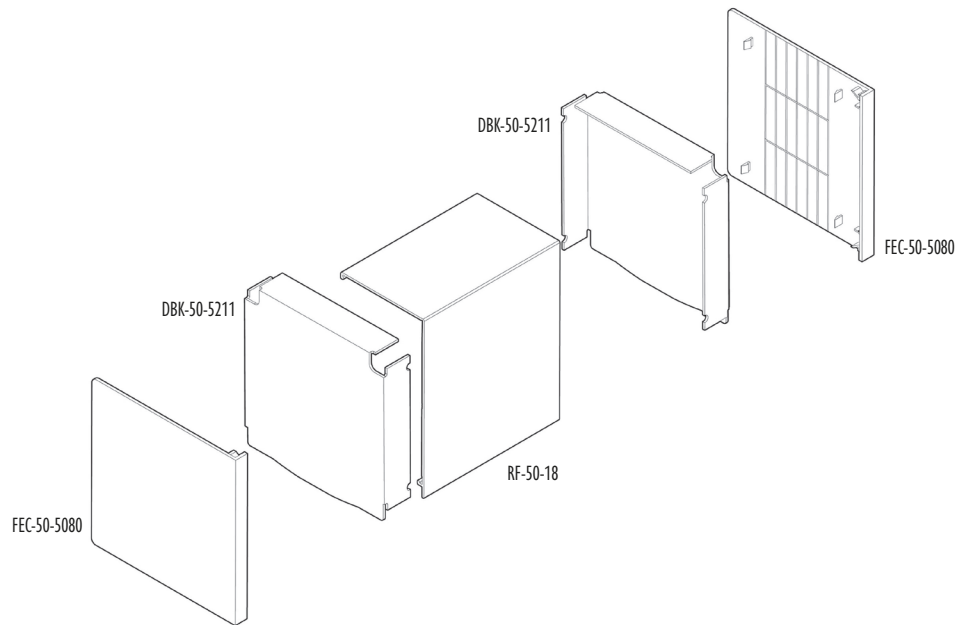

Part No.	Description	Color	Quantity
RF-50-18W	5" Fascia Length: 18 ft	White	8/bx
DBK-50-5211W	5" Configurable Bracket for RF-50 fascia	White	1 pr/bx 15 pr/ctn
FEC-50-5080W	RF-50 End Cap	White	15 pr/bx 60 pr/ctn
RF-50-18A	5" Fascia Length: 18 ft	Anodized	8/bx
DBK-50-5211GY	5" Configurable Bracket for RF-50 fascia	Grey	1 pr/bx 15 pr/ctn
FEC-50-5080GY	RF-50 End Cap	Grey	15 pr/bx 60 pr/ctn
RF-50-18BG	5" Fascia Length: 18 ft	Beige	8/bx
DBK-50-5211BG	5" Configurable Bracket for RF-50 fascia	Beige	1 pr/bx 15 pr/ctn
FEC-50-5080BG	RF-50 End Cap	Beige	15 pr/bx 60 pr/ctn
RF-50-18BK	5" Fascia Length: 18 ft	Black	8/bx
DBK-50-5211BK	5" Configurable Bracket for RF-50 fascia	Black	1 pr/bx 15 pr/ctn
FEC-50-5080BK	RF-50 End Cap	Black	15 pr/bx 60 pr/ctn
RF-50-18BZ	5" Fascia Length: 18 ft	Bronze	8/bx
DBK-50-5211BZ	5" Configurable Bracket for RF-50 fascia	Bronze	1 pr/bx 15 pr/ctn
FEC-50-5080BZ	RF-50 End Cap	Bronze	15 pr/bx 60 pr/ctn