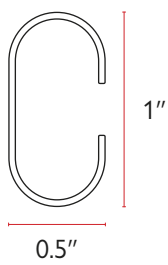

NW

HDT-1600