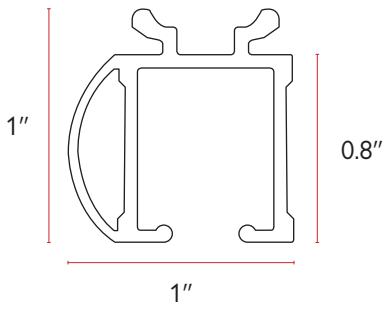

DC

DS

DU

DW

FC-90

FC-98-05

HDT-1600

HR-28

HR-45