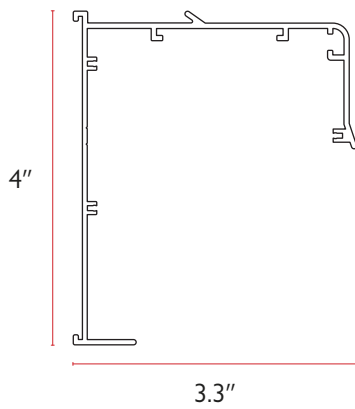

RF-50

CF-30

SF-30

SF-40

PROFILE