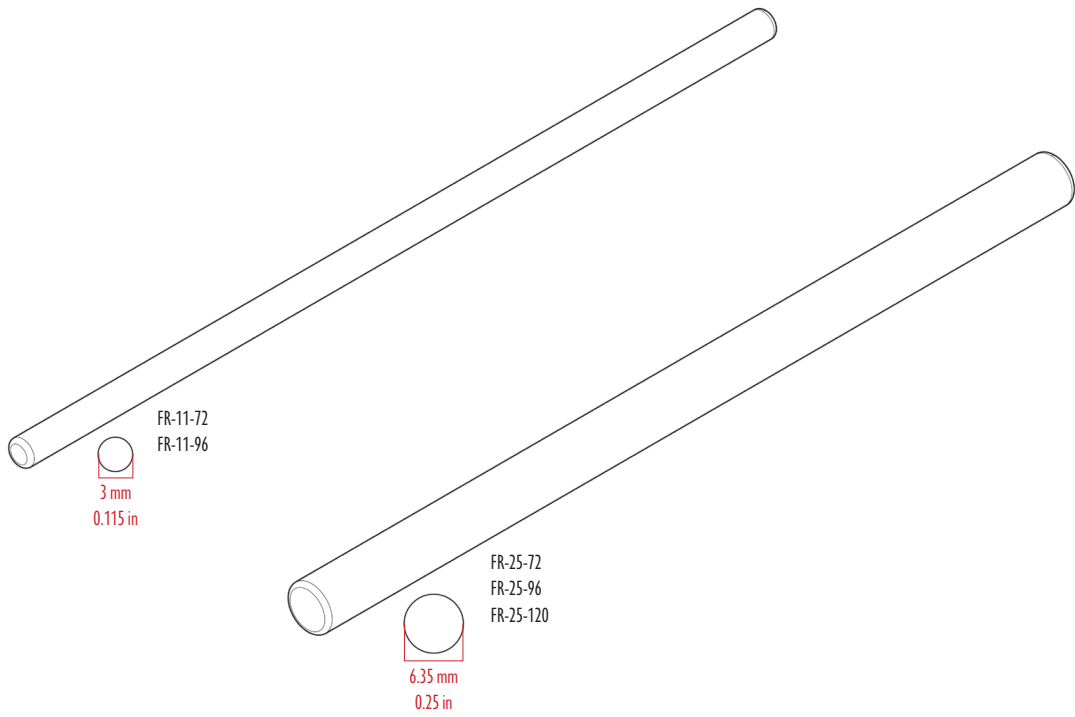

Part No.	Description		Color	Quantity
FR-11-72W	3mm Fiberglass Rib 0.115" diameter	Length: 72"	White	250/bx 1,000/ctn
FR-11-96W	3mm Fiberglass Rib 0.115" diameter	Length: 96"	White	250/bx 1,000/ctn
FR-25-72W	6.35mm Fiberglass Rib 0.25" diameter	Length: 72"	White	50/bx 200/ctn
FR-25-96W	6.35mm Fiberglass Rib 0.25" diameter	Length: 96"	White	50/bx 200/ctn
FR-25-120W	6.35mm Fiberglass Rib 0.25" diameter	Length: 120"	White	50/bx 200/ctn

Part No.	Description		Color	Quantity
TP-12-6000	12mm Double Sided Tape for Tube	Length: 60 yd/rl	White	1 rl
TP-24-6000	24mm Double Sided Tape for Tube	Length: 60 yd/rl	White	1 rl