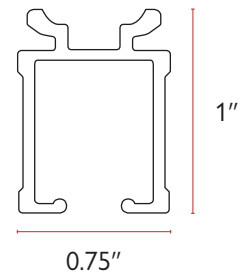

TRACK PROFILE VIEW

*Measurements will have slight deviations

40-50

50-90

80-20

90-46

90-60

AC

AE

AS

AW

PROFILE