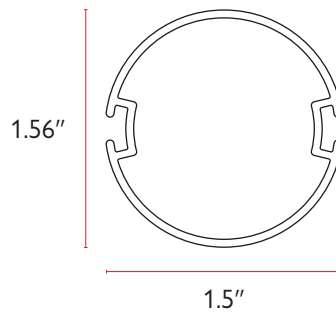

DT-1802

DT-1803

WB-18

RB-55

RT-32

RT-38

RT-15

RT-2T

RT-3T