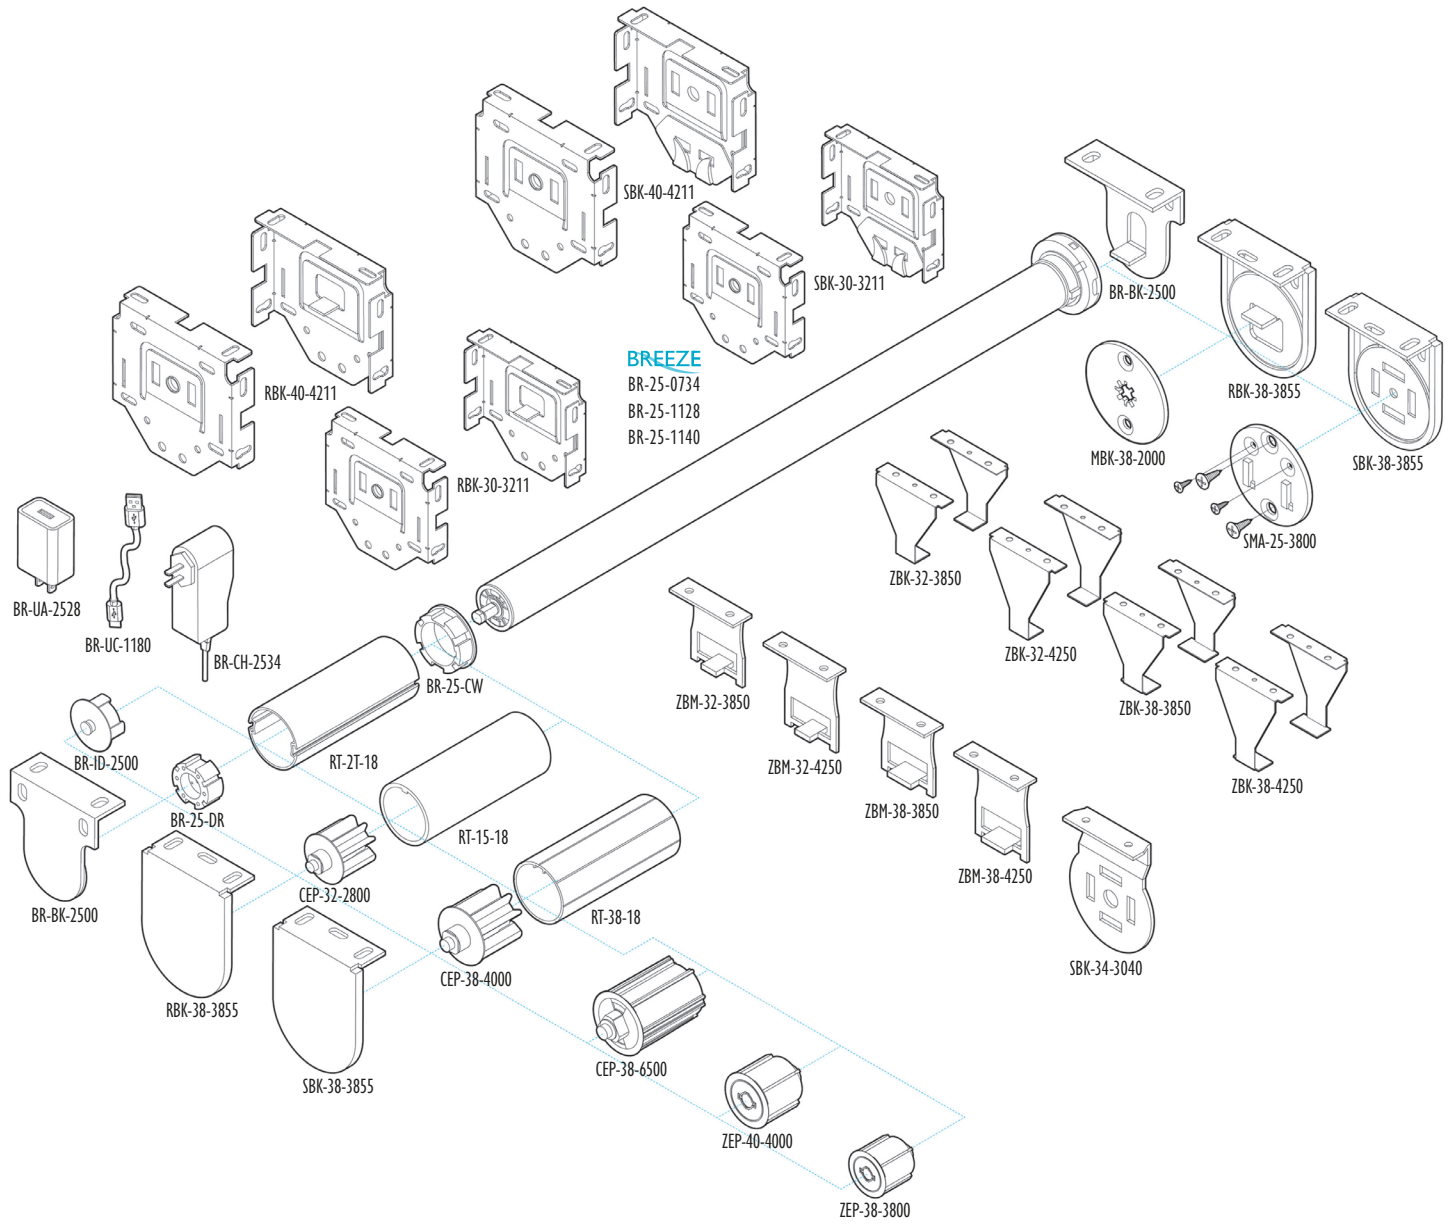

SHADE MOTORIZATION

BR-25 SHADE MOTOR