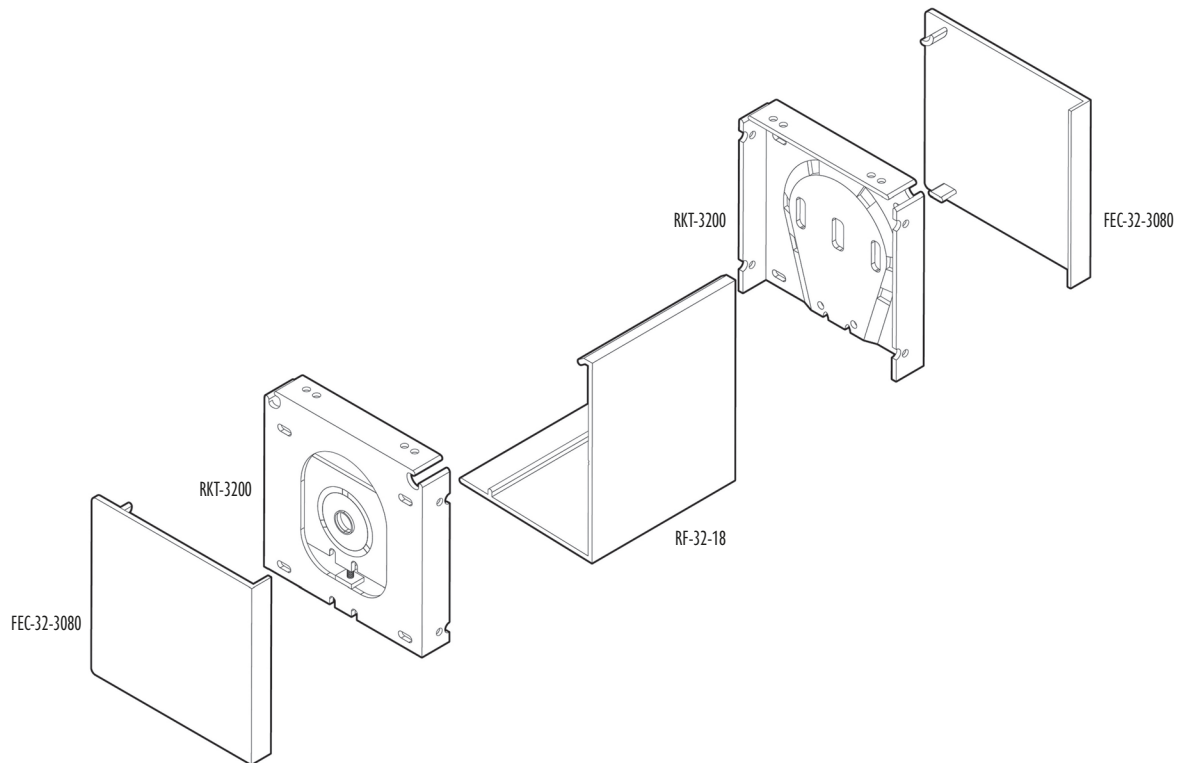

Part No.	Description	Color	Quantity
RF-32-18W	3" Fascia Length: 18 ft	White	8/bx
RKT-3200W	RF-32 Adjustable Bracket	White	2/bg 200/ctn
FEC-32-3080W	RF-32 End Cap	White	10 pr/bg 200 pr/ctn
RF-32-18A	3" Fascia Length: 18 ft	Anodized	8/bx
RKT-3200GY	RF-32 Adjustable Bracket	Grey	2/bg 200/ctn
FEC-32-3080GY	RF-32 End Cap	Grey	10 pr/bg 200 pr/ctn
RF-32-18BG	3" Fascia Length: 18 ft	Beige	8/bx
RKT-3200BG	RF-32 Adjustable Bracket	Beige	2/bg 200/ctn
FEC-32-3080BG	RF-32 End Cap	Beige	10 pr/bg 200 pr/ctn
RF-32-18BK	3" Fascia Length: 18 ft	Black	8/bx
RKT-3200BK	RF-32 Adjustable Bracket	Black	2/bg 200/ctn
FEC-32-3080BK	RF-32 End Cap	Black	10 pr/bg 200 pr/ctn
RF-32-18BZ	3" Fascia Length: 18 ft	Bronze	8/bx
RKT-3200BZ	RF-32 Adjustable Bracket	Bronze	2/bg 200/ctn
FEC-32-3080BR	RF-32 End Cap	Brown	10 pr/bg 200 pr/ctn