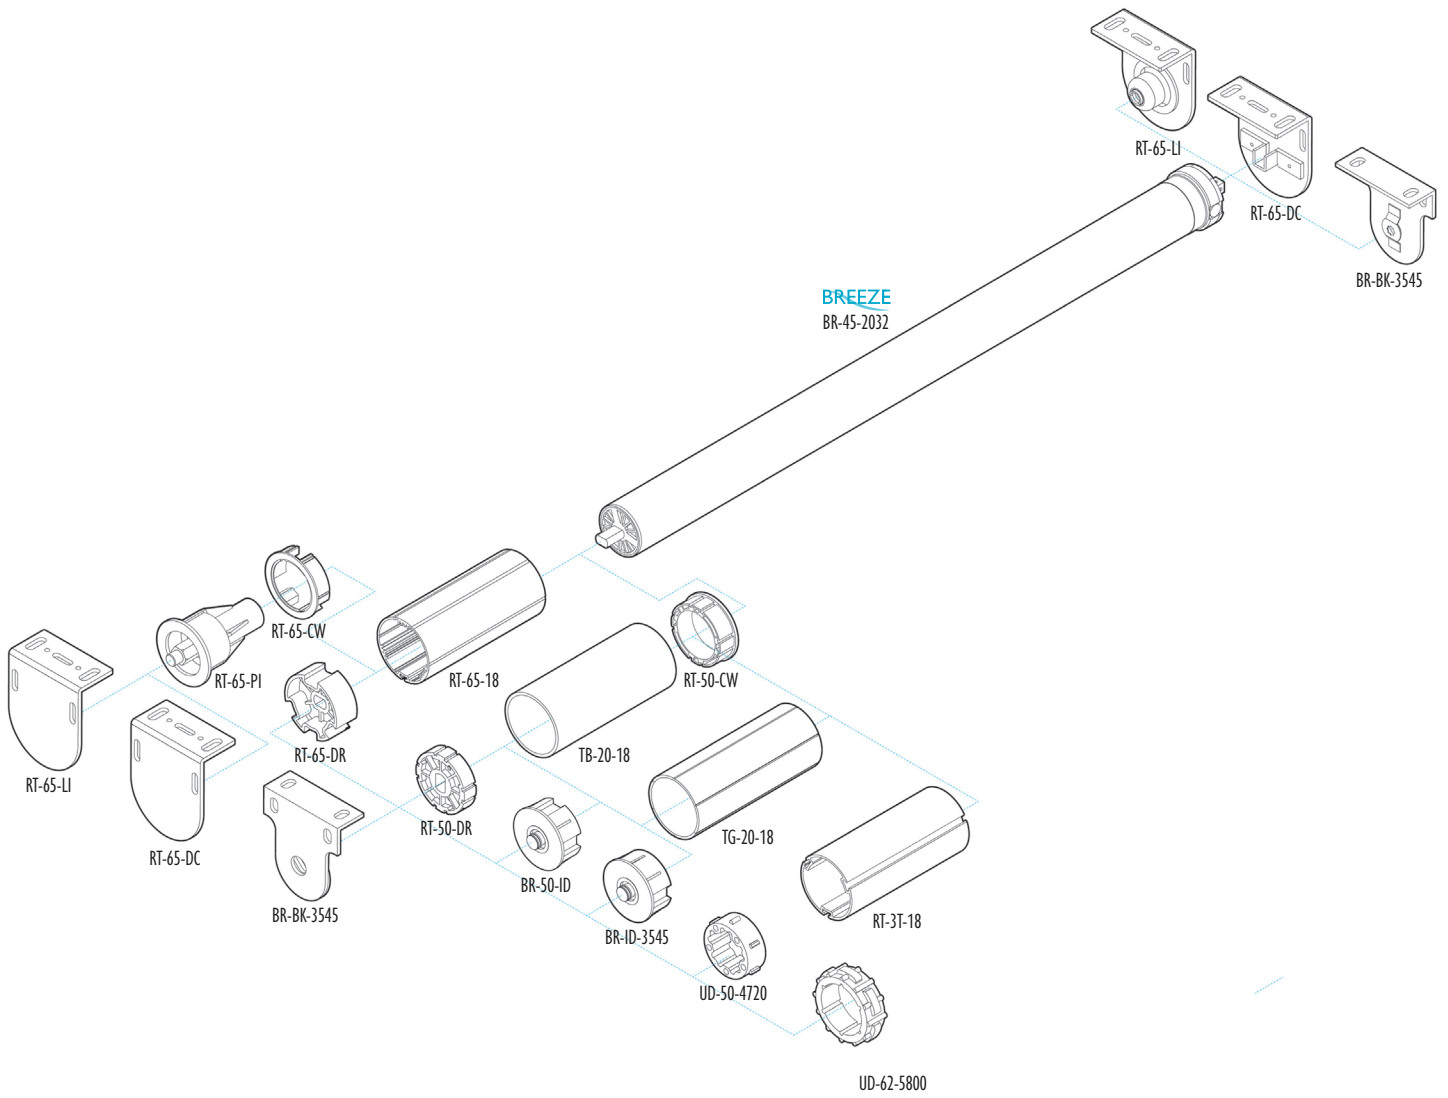

SHADE MOTORIZATION

BR-45 SHADE MOTOR