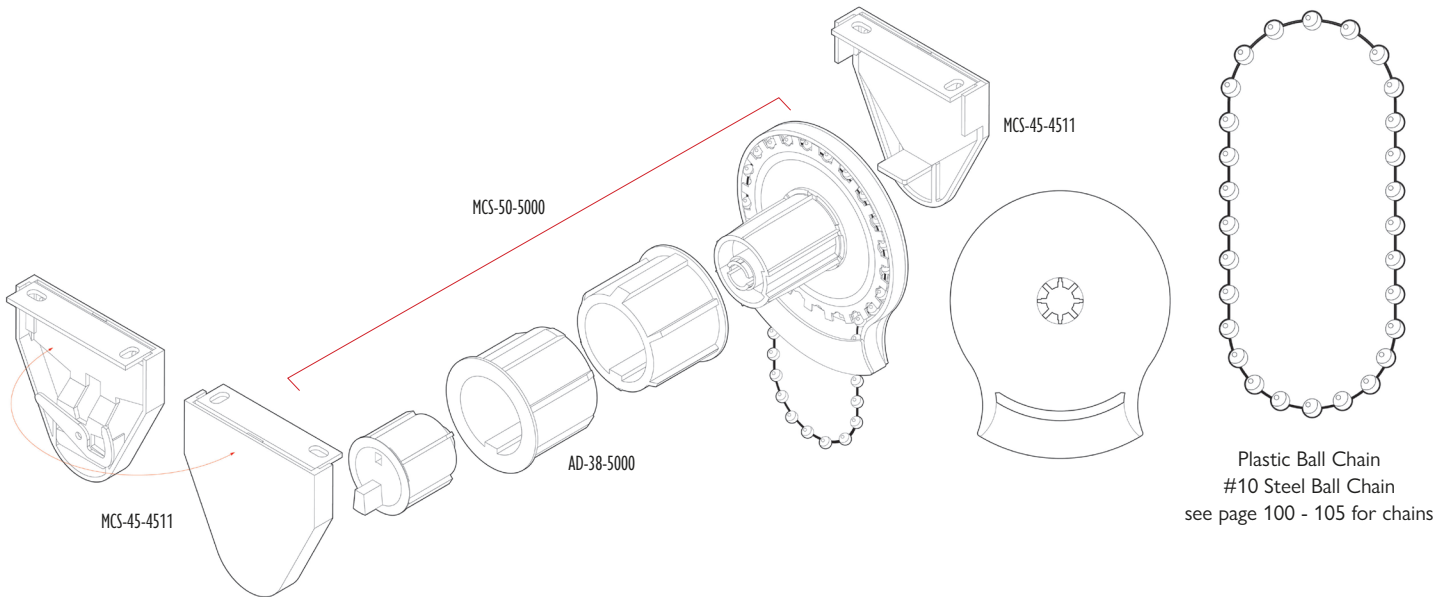

Plastic Ball Chain
#10 Steel Ball Chain
see page 100 - 105 for chains

Part No.	Description	Color	Quantity
MCS-50-5000	50mm Clutch Set	White	3,000/ctn
MCS-45-4511	40/50mm Clutch Install Bracket	White	3,000/ctn
AD-38-5000	50mm Adapter 2" for RT-50 tube	White	25/bg 250/ctn