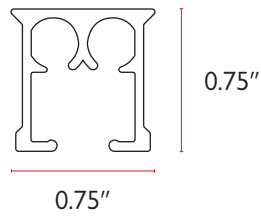

DC

DS

DU

DW

FC-90

FC-98-05

HDT-1600

HR-28

HR-45