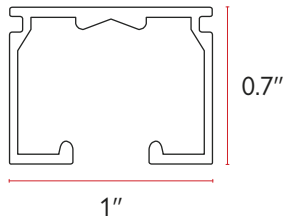

TRACK PROFILE VIEW

*Measurements will have slight deviations

40-50

50-90

80-20

90-46

90-60

AC

AE

AS

AW

PROFILE