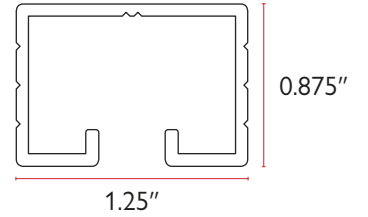

TRACK PROFILE VIEW

*Measurements will have slight deviations

40-50

50-90

80-20

90-46

90-60

AC

AE

AS

AW

PROFILE