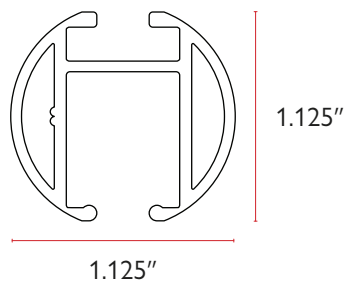

OVR-1200

HR-28