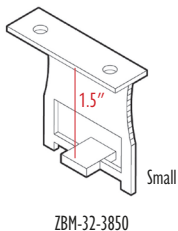

ZBM-32-3850