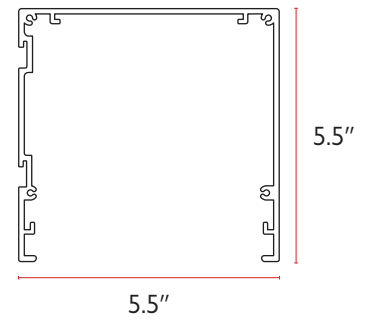

SD-50

DT-3535

DT-1801

DT-6801

DT-2801

DT-3520

PROFILE