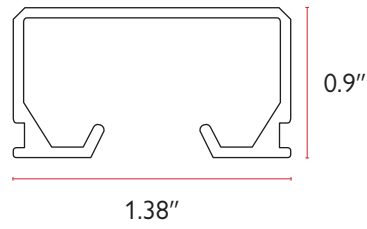

DC

DS

DU

DW

FC-90

FC-98-05

HDT-1600

HR-28

HR-45