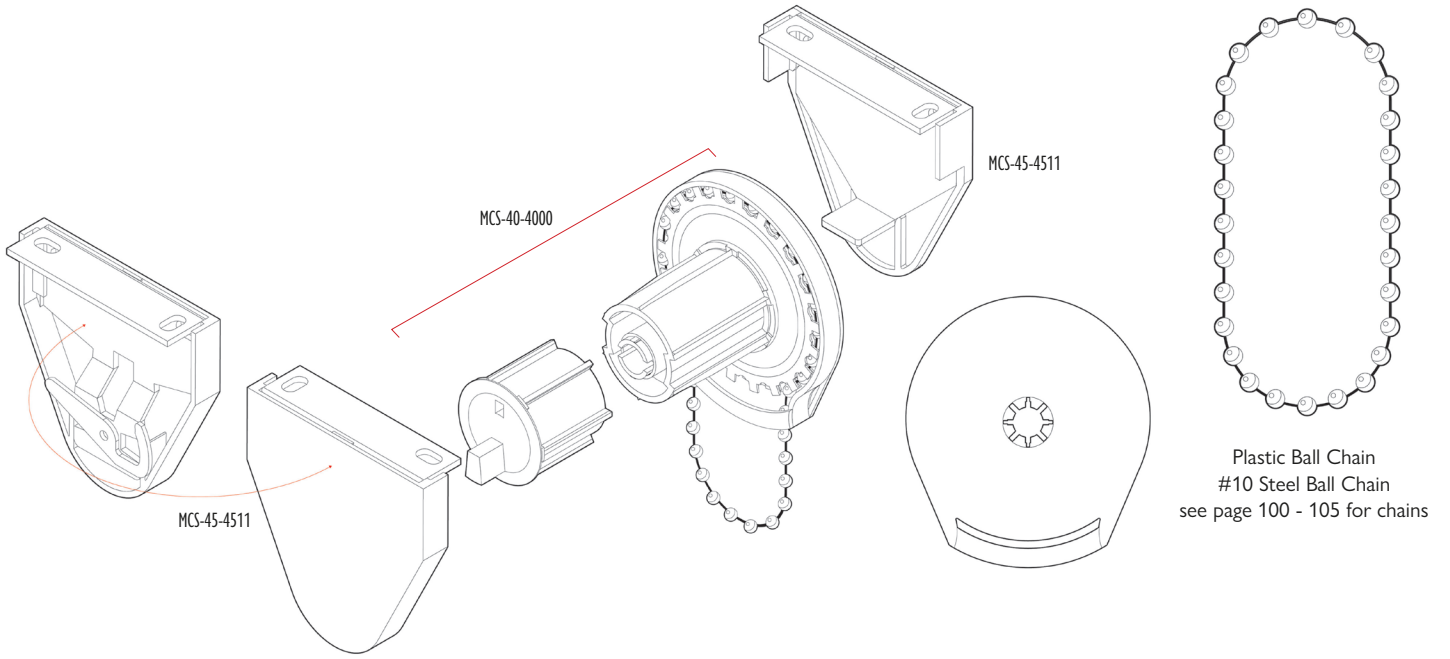

Plastic Ball Chain
#10 Steel Ball Chain
see page 100 - 105 for chains

Part No.	Description	Color	Quantity
MCS-40-4000	40mm Clutch Set	White	3,000/ctn
MCS-45-4511	40/50mm Clutch Install Bracket	White	3,000/ctn