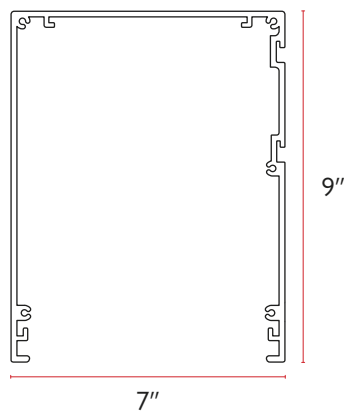

SD-50

DT-3535

DT-1801

DT-6801

DT-2801

DT-3520

PROFILE