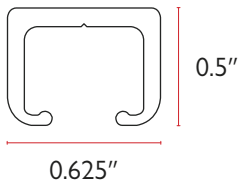

TRACK PROFILE VIEW

*Measurements will have slight deviations

40-50

50-90

80-20

90-46

90-60

AC

AE

AS

AW

PROFILE