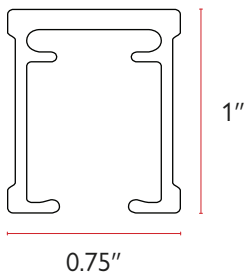

TRACK PROFILE VIEW

*Measurements will have slight deviations

40-50

50-90

80-20

90-46

90-60

AC

AE

AS

AW

PROFILE