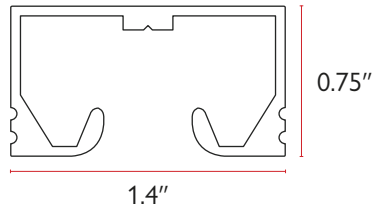

TRACK PROFILE VIEW

*Measurements will have slight deviations

40-50

50-90

80-20

90-46

90-60

AC

AE

AS

AW

PROFILE