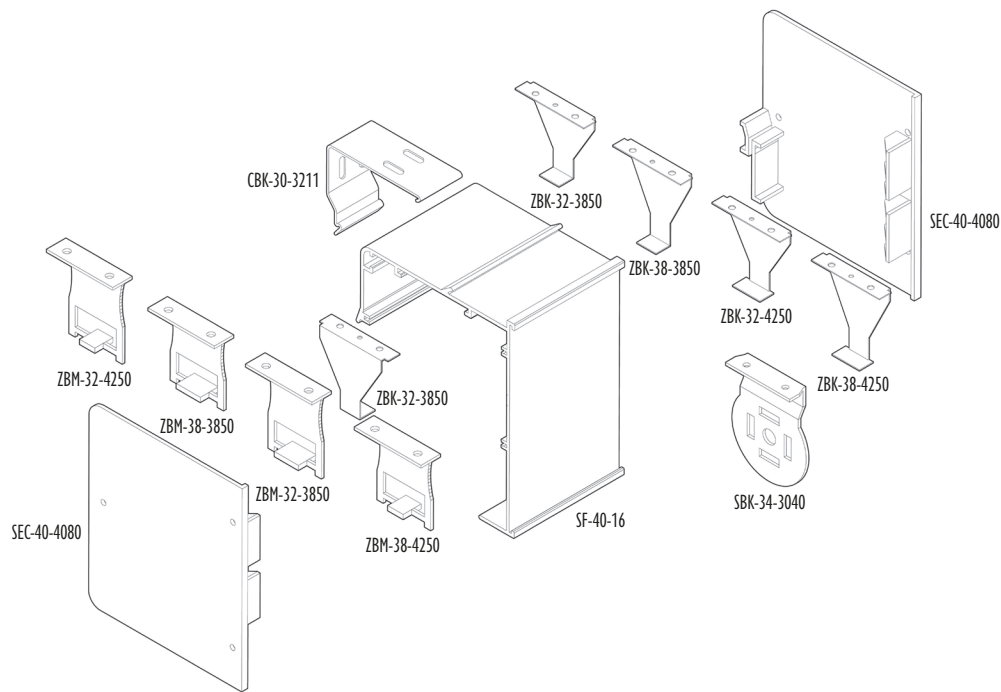

Part No.	Description	Color	Quantity
SF-40-16W	4" Square Cassette Length: 16 ft	White	8/bx
SEC-40-4080W	SF-40 End Cap	White	10 pr/bg 100 pr/ctn
CBK-30-3211W	Cassette Mounting Bracket for 3" and 4" cassettes	White	50/bg 500/ctn
SF-40-16A	4" Square Cassette Length: 16 ft	Anodized	8/bx
SEC-40-4080GY	SF-40 End Cap	Grey	10 pr/bg 100 pr/ctn
CBK-30-3211Z	Cassette Mounting Bracket for 3" and 4" cassettes	Zinc	50/bg 500/ctn
SF-40-16BG	4" Square Cassette Length: 16 ft	Beige	8/bx
SEC-40-4080BG	SF-40 End Cap	Beige	10 pr/bg 100 pr/ctn
CBK-30-3211BG	Cassette Mounting Bracket for 3" and 4" cassettes	Beige	50/bg 500/ctn
SF-40-16BK	4" Square Cassette Length: 16 ft	Black	8/bx
SEC-40-4080BK	SF-40 End Cap	Black	10 pr/bg 100 pr/ctn
CBK-30-3211BK	Cassette Mounting Bracket for 3" and 4" cassettes	Black	50/bg 500/ctn
SF-40-16BZ	4" Square Cassette Length: 16 ft	Bronze	8/bx
SEC-40-4080BR	SF-40 End Cap	Brown	10 pr/bg 100 pr/ctn
CBK-30-3211BR	Cassette Mounting Bracket for 3" and 4" cassettes	Brown	50/bg 500/ctn
SBK-34-3040W	Pin and Hook Cassette Bracket for 3" and 4" cassettes	White	50/bg 500/bx
SBK-34-3040BG	Pin and Hook Cassette Bracket for 3" and 4" cassettes	Beige	50/bg 500/bx
SBK-34-3040BK	Pin and Hook Cassette Bracket for 3" and 4" cassettes	Black	50/bg 500/bx
SBK-34-3040BR	Pin and Hook Cassette Bracket for 3" and 4" cassettes	Brown	50/bg 500/bx
SBK-34-3040Z	Pin and Hook Cassette Bracket for 3" and 4" cassettes	Zinc	50/bg 500/bx