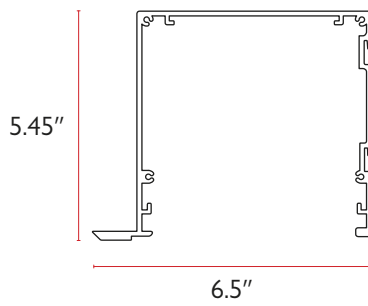

SD-50

DT-3535

DT-1801

DT-6801

DT-2801

DT-3520

PROFILE