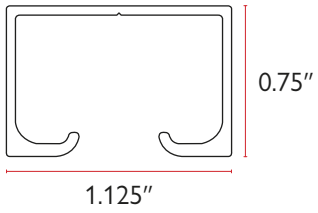

TRACK PROFILE VIEW

*Measurements will have slight deviations

40-50