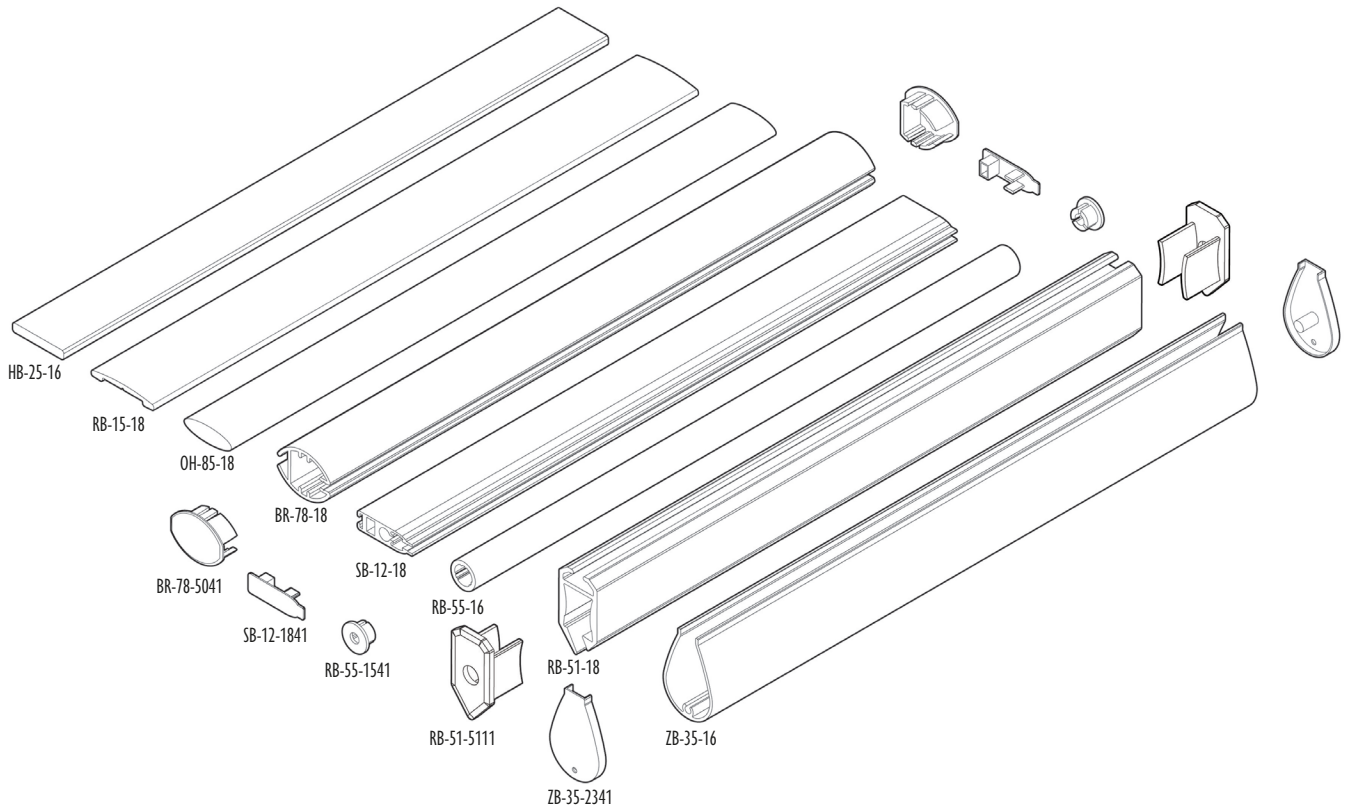

Part No.	Description	Color	Quantity
HB-25-16	Rectangular Hem Bar	Length: 16 ft Mill Finish	30/bx
RB-15-18A	Curved Hem Bar	Length: 18 ft Anodized	20/bx
OH-85-18MF	Oval Bottom Rail	Length: 18 ft Mill Finish	15/bx
BR-78-18W	Bottom Rail for Shade	Length: 18 ft White	20/bx
BR-78-5041W	BR End Cap for BR-78 bottom rail	White	100/bg 2,000/ctn
BR-78-18A	Bottom Rail for Shade	Length: 18 ft Anodized	20/bx
BR-78-5041GY	BR End Cap for BR-78 bottom rail	Grey	100/bg 2,000/ctn
BR-78-18BG	Bottom Rail for Shade	Length: 18 ft Beige	20/bx
BR-78-5041BG	BR End Cap for BR-78 bottom rail	Beige	100/bg 2,000/ctn
BR-78-18BK	Bottom Rail for Shade	Length: 18 ft Black	20/bx
BR-78-5041BK	BR End Cap for BR-78 bottom rail	Black	100/bg 2,000/ctn
BR-78-18BZ	Bottom Rail for Shade	Length: 18 ft Bronze	20/bx
BR-78-5041BZ	BR End Cap for BR-78 bottom rail	Bronze	100/bg 2,000/ctn
SB-12-18W	Slim Bottom Rail	Length: 18 ft White	20/bx
SB-12-1841W	SB End Cap for SB-12 bottom rail	White	200/bg 4,000/ctn
SB-12-18A	Slim Bottom Rail	Length: 18 ft Anodized	20/bx
SB-12-1841A	SB End Cap for SB-12 bottom rail	Anodized	200/bg 4,000/ctn
SB-12-18BG	Slim Bottom Rail	Length: 18 ft Beige	20/bx
SB-12-1841BG	SB End Cap for SB-12 bottom rail	Beige	200/bg 4,000/ctn
SB-12-18BK	Slim Bottom Rail	Length: 18 ft Black	20/bx
SB-12-1841BK	SB End Cap for SB-12 bottom rail	Black	200/bg 4,000/ctn