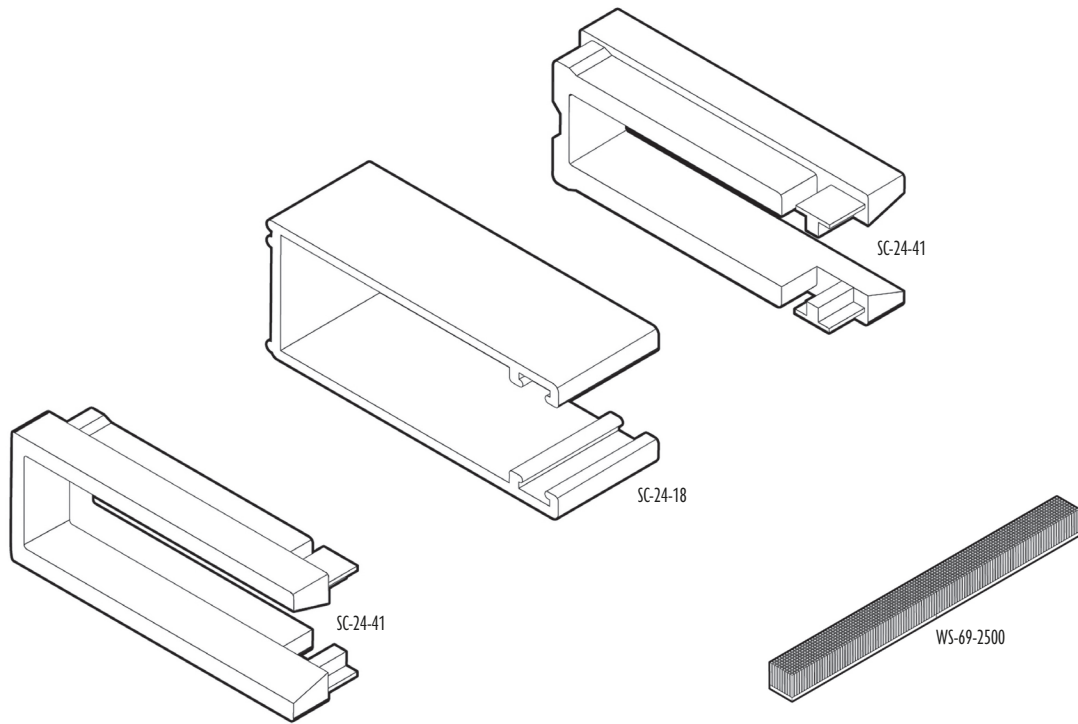

SIDE CHANNELS

Part No.	Description		Color	Quantity
SC-24-18W	One Piece Side Channel	Length: 18 ft	White	8/bx
SC-24-41W	SC-24 End Cap		White	20/bg 400/ctn
WS-69-2500	Weather-Proof Stripping (6.9mm) for SB-12, SC-24, SC-25, SC-45	Length: 250 yd/rl	Light Grey	4 rl/ctn
SC-24-18A	One Piece Side Channel	Length: 18 ft	Anodized	8/bx
SC-24-41GY	SC-24 End Cap		Grey	20/bg 400/ctn
WS-69-2500	Weather-Proof Stripping (6.9mm) for SB-12, SC-24, SC-25, SC-45	Length: 250 yd/rl	Light Grey	4 rl/ctn
SC-24-18BG	One Piece Side Channel	Length: 18 ft	Beige	8/bx
SC-24-41BG	SC-24 End Cap		Beige	20/bg 400/ctn
WS-69-2500	Weather-Proof Stripping (6.9mm) for SB-12, SC-24, SC-25, SC-45	Length: 250 yd/rl	Light Grey	4 rl/ctn
SC-24-18BK	One Piece Side Channel	Length: 18 ft	Black	8/bx
SC-24-41BK	SC-24 End Cap		Black	20/bg 400/ctn
WS-69-2500	Weather-Proof Stripping (6.9mm) for SB-12, SC-24, SC-25, SC-45	Length: 250 yd/rl	Light Grey	4 rl/ctn
SC-24-18BZ	One Piece Side Channel	Length: 18 ft	Bronze	8/bx
SC-24-41BZ	SC-24 End Cap		Bronze	20/bg 400/ctn
WS-69-2500	Weather-Proof Stripping (6.9mm) for SB-12, SC-24, SC-25, SC-45	Length: 250 yd/rl	Light Grey	4 rl/ctn