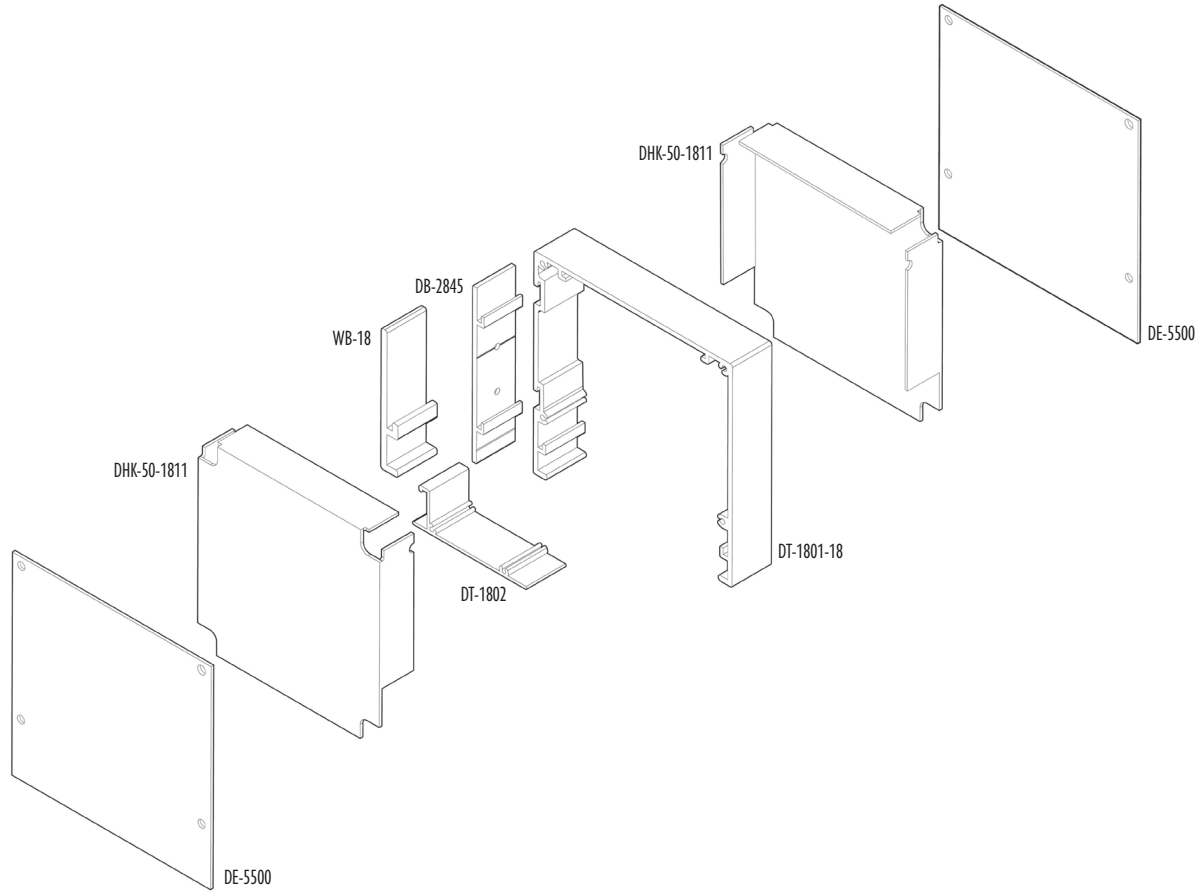

Part No.	Description		Color	Quantity
DT-1801-18W + DT-1802W	5 1/2" Head Box and Closure Plate W X H: 5 1/2" x 5 1/2"	Length: 18 ft	White	2 set/bx
DT-1802W	Closure Plate for DT-1801, DT-2801, DT-6801	Length: 18 ft	White	8/bx
DHK-50-1811W	5" Insert Bracket for DT-1801, DT-6801		White	15 pr/ctn
DE-5500W	5 1/2" End Cap for DT-1801, DT-6801		White	100/ctn
DB-2845	Wall Mount Bracket for DT-1801, DT-2801, DT-6801			120/ctn
WB-18W	Independent Wall Hanger for Closure Plate for DT-1802	Length: 18 ft	White	20/bx
DT-1801-18A + DT-1802A	5 1/2" Head Box and Closure Plate W X H: 5 1/2" x 5 1/2"	Length: 18 ft	Anodized	2 set/bx
DT-1802A	Closure Plate for DT-1801, DT-2801, DT-6801	Length: 18 ft	Anodized	8/bx
DHK-50-1811W	5" Insert Bracket for DT-1801, DT-6801		White	15 pr/ctn
DE-5500A	5 1/2" End Cap for DT-1801, DT-6801		Anodized	100/ctn
DB-2845	Wall Mount Bracket for DT-1801, DT-2801, DT-6801			120/ctn
WB-18A	Independent Wall Hanger for Closure Plate for DT-1802	Length: 18 ft	Anodized	20/bx