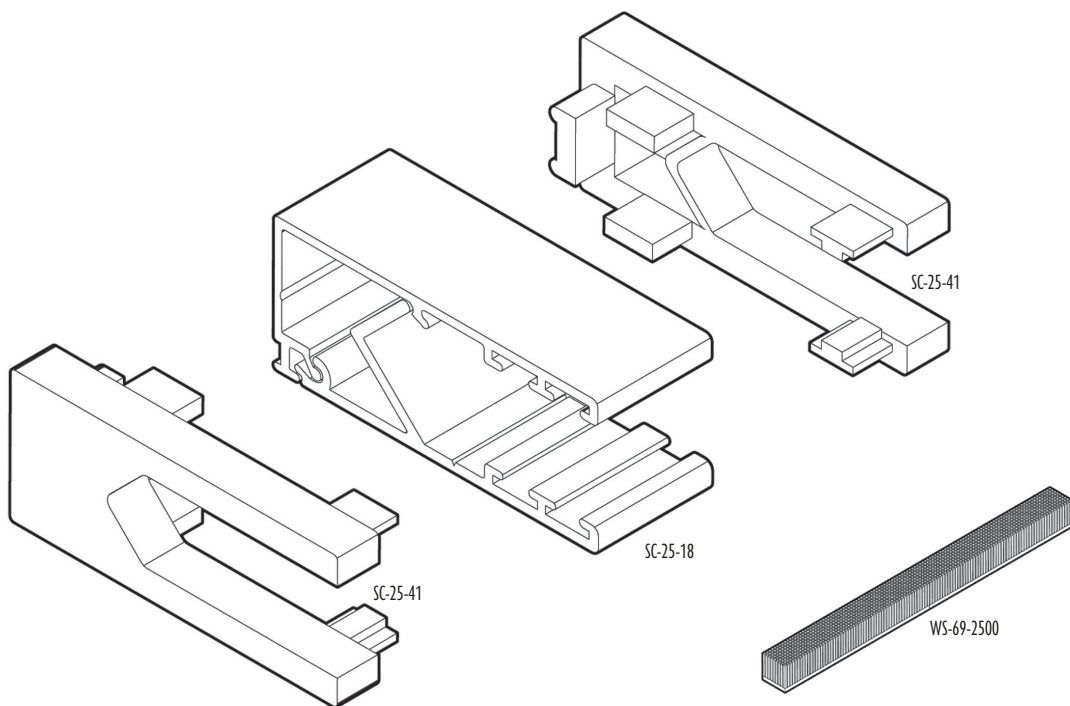

Part No.	Description		Color	Quantity
SC-25-18W	Two Piece Side Channel	Length: 18 ft	White	8/bx
SC-25-41W	SC-25 End Cap		White	20/bg 400/ctn
WS-69-2500	Weather-Proof Stripping (6.9mm) for SB-12, SC-24, SC-25, SC-45	Length: 250 yd/rl	Light Grey	4 rl/ctn
SC-25-18A	Two Piece Side Channel	Length: 18 ft	Anodized	8/bx
SC-25-41GY	End Cap		Grey	20/bg 400/ctn
WS-69-2500	Weather-Proof Stripping (6.9mm) for SB-12, SC-24, SC-25, SC-45	Length: 250 yd/rl	Light Grey	4 rl/ctn
SC-25-18BG	Two Piece Side Channel	Length: 18 ft	Beige	8/bx
SC-25-41BG	End Cap		Beige	20/bg 400/ctn
WS-69-2500	Weather-Proof Stripping (6.9mm) for SB-12, SC-24, SC-25, SC-45	Length: 250 yd/rl	Light Grey	4 rl/ctn
SC-25-18BK	Two Piece Side Channel	Length: 18 ft	Black	8/bx
SC-25-41BK	End Cap		Black	20/bg 400/ctn
WS-69-2500	Weather-Proof Stripping (6.9mm) for SB-12, SC-24, SC-25, SC-45	Length: 250 yd/rl	Light Grey	4 rl/ctn
SC-25-18BZ	Two Piece Side Channel	Length: 18 ft	Bronze	8/bx
SC-25-41BZ	End Cap		Bronze	20/bg 400/ctn
WS-69-2500	Weather-Proof Stripping (6.9mm) for SB-12, SC-24, SC-25, SC-45	Length: 250 yd/rl	Light Grey	4 rl/ctn